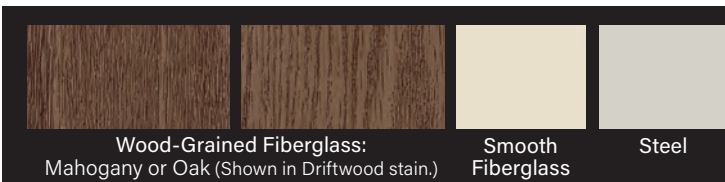

Key

- Low-E Glass (LE)
- Black Nickel Caming (1D)
- Vented Sidelite Options
- Scrolled & Flat Advanta Lite Frame