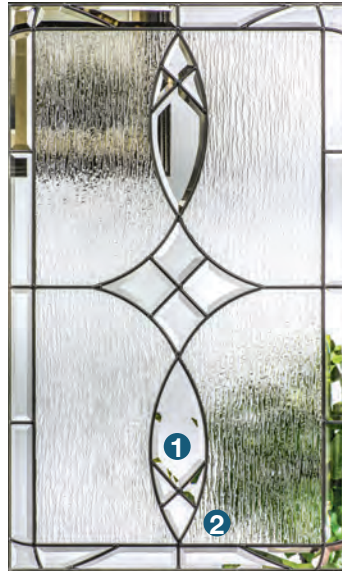

Decorative & Specialty Glass Designs

Blackstone®

Traditional English design meets
1 clear curved bevels, **2** rainglass
and coming to create the distinctive
styling of Blackstone. Entries get
the best of both privacy and
simple refinement.

Glass Privacy Rating

Black Nickel