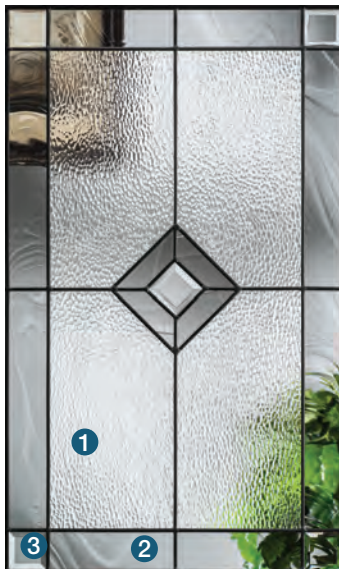

## Pembridge™

Simplistic in its design, Pembridge features a field of ① hammered glass framed by ② gray baroque glass and ③ multifaceted bevels. A central diamond shape adds a decorative touch.

Glass Privacy Rating