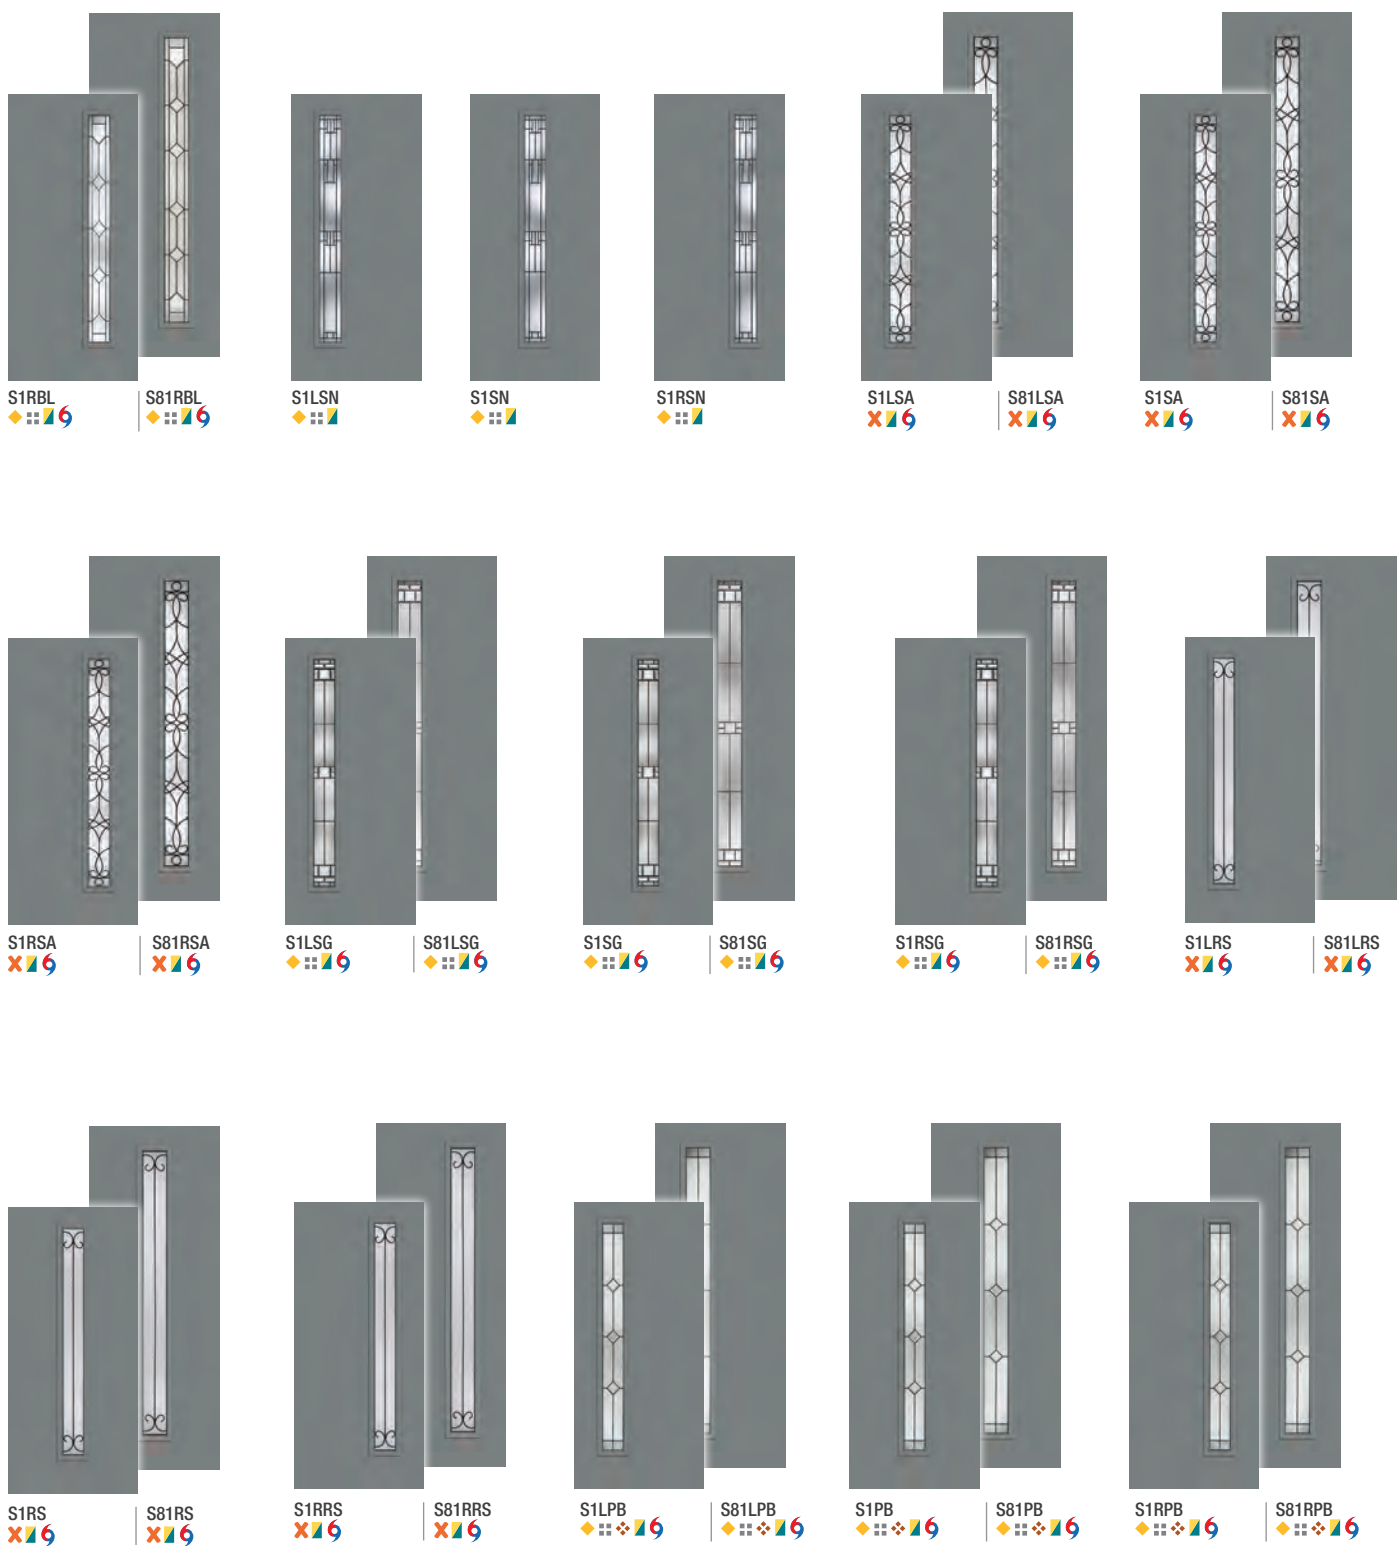

LÍNEA Continues on next page.

Privacy & Textured Glass Options

Add the code to the blank in the style number for the desired door and glass combination. For details on glass options, see page 246.

- XK = Reeded
- XC = Chord
- XR = Rainglass
- XE = Satin Etch
- XJ = Chinchilla
- XN = Granite

Key

- Low-E Glass (LE)
- Black Nickel Caming (1D)
- Brushed Nickel Caming (1C)
- Brass Caming (1A)
- Wrought Iron (1W)
- Scrolled & Flat Advanta Lite Frame
- WBDR / HVHZ Options