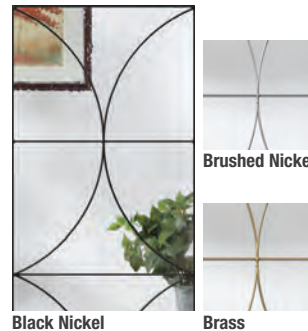

Black Nickel
Brass
Latitude
Glass Privacy Rating: 2