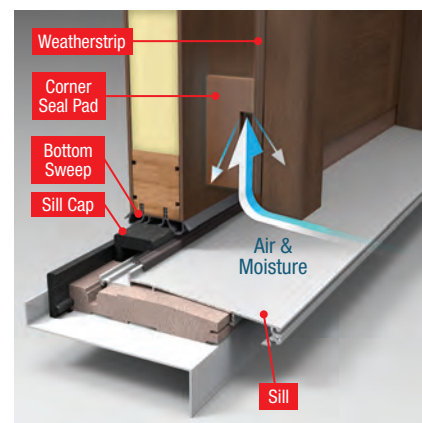

3 Corner seal pads (inswing only) complete the seal between the **sill cap**, **bottom sweep** and **weatherstrip** to help block potential pathways where wind-driven moisture can infiltrate the bottom corner of the door system.