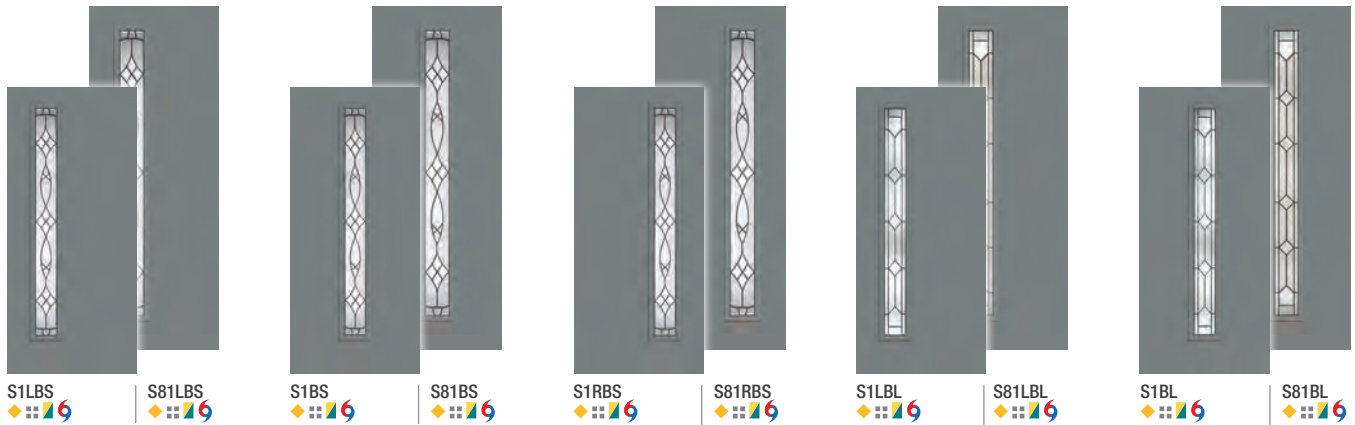

Línea

Note: Product images show exterior side of door.

It's your decision, by design.

Select a look for the door and sidelites. Choose a material. Find an available glass design and frame to complete the statement. Stain or paint it any color. Explore all the possible combinations at thermatru.com/pulse.

Wood-Grained Fiberglass:
Mahogany or Oak (Shown in Driftwood stain.)

Smooth Fiberglass

Steel

Note: Door and sidelite styles shown in smooth fiberglass with flat lite frame. To see styles in other material choices, go to thermatru.com/pulse.

Note: See page 285 for important product details that may help with your purchase decision.

Top: Pulse Ari, Echelon Glass with Flat Lite Frame, Doors - S83EC, Finish - Canyon