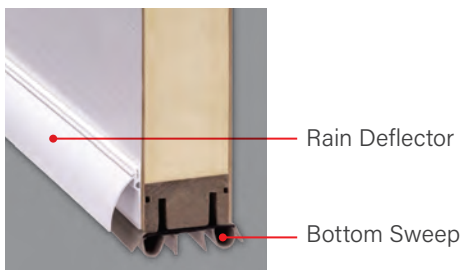

Bottom of door;
exterior view.