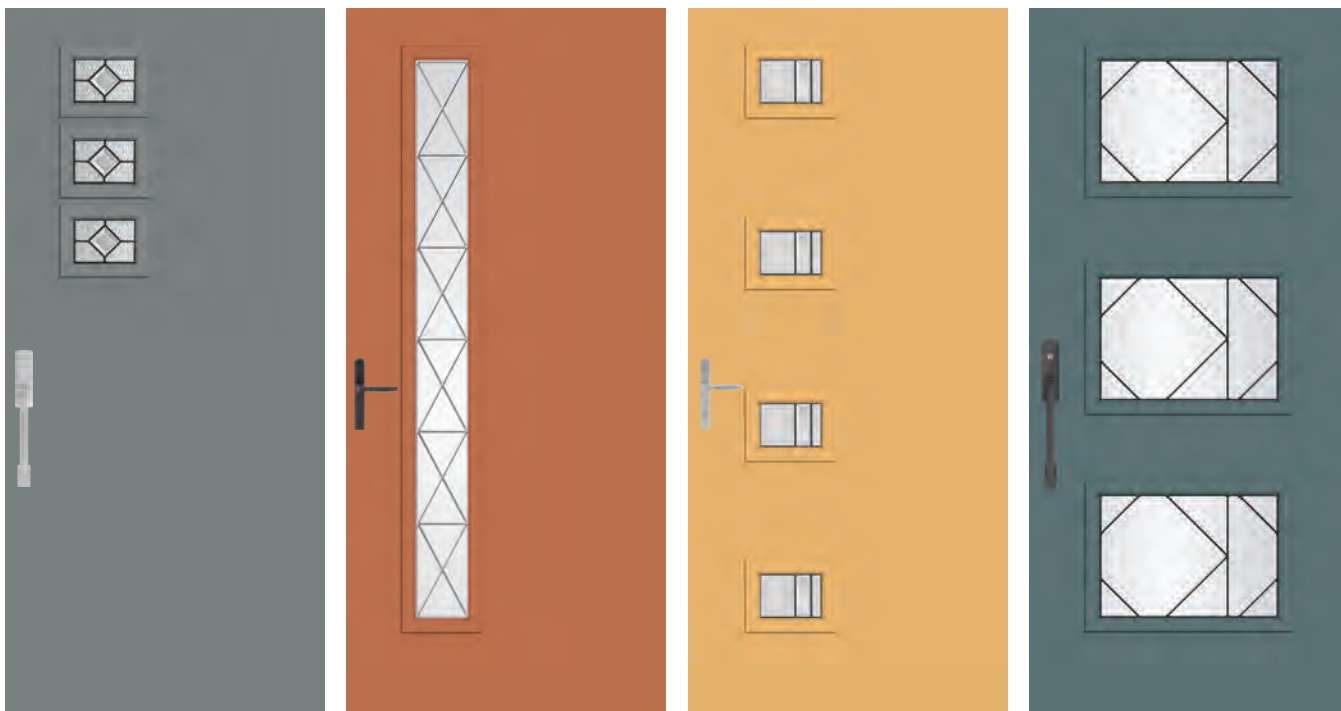

## It's your decision, by design.

Pulse is geometry with energy. Designed to be fun and easy to mix and match with sleek, flush door and sidelite styles, you can create a modern entrance without missing a beat. Explore all the possible combinations at [thermatru.com/pulse](http://thermatru.com/pulse). Mix and match to get the style numbers needed to order. Turn the page for a glimpse of available styles and sizes.