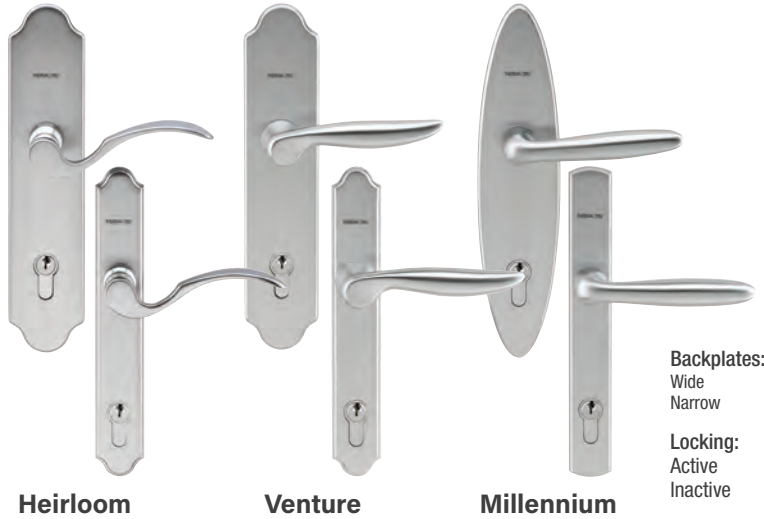

### FINISH OPTIONS

Brushed Nickel

Black Nickel

Oil-Rubbed Bronze

**Heirloom**

**Venture**

**Millennium**

Backplates:  
Wide  
Narrow  
  
Locking:  
Active  
Inactive