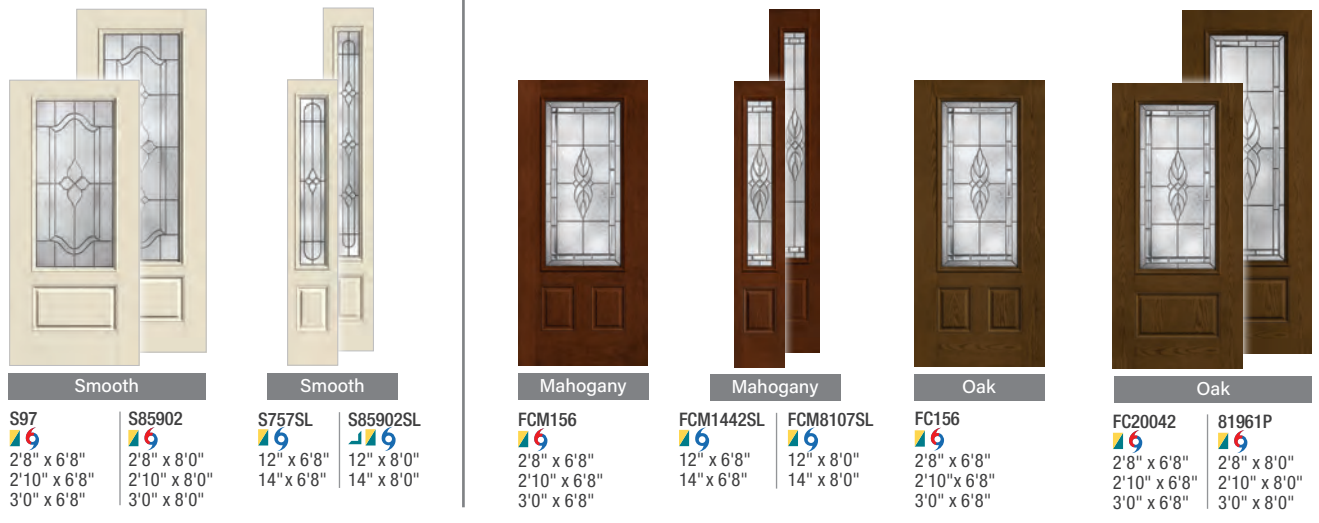

KENSINGTON™ ◆ ◆ ◆

Smooth	Smooth	Mahogany	Mahogany	Oak	Oak
S97 6 2'8" x 6'8" 2'10" x 6'8" 3'0" x 6'8"	S85902 6 2'8" x 8'0" 2'10" x 8'0" 3'0" x 8'0"	S757SL 6 12" x 6'8" 14" x 6'8"	S85902SL 6 12" x 8'0" 14" x 8'0"	FCM156 6 2'8" x 6'8" 2'10" x 6'8" 3'0" x 6'8"	FCM1442SL 6 12" x 6'8" 14" x 6'8"
					FCM8107SL 6 12" x 8'0" 14" x 8'0"
					FC156 6 2'8" x 6'8" 2'10" x 6'8" 3'0" x 6'8"
					FC20042 6 2'8" x 6'8" 2'10" x 6'8" 3'0" x 6'8"
					81961P 6 2'8" x 8'0" 2'10" x 8'0" 3'0" x 8'0"

KENSINGTON Continues on next page.

1. **Key**
2. Black Nickel Caming (1D)
   - Brushed Nickel Caming (1C)
   - Brass Caming (1A)
   - ✗ Wrought Iron (1W)
   - ▤ Flat Lite Frame
   - ▤ Scrolled & Flat Advanta Lite Frame
     Not available for 2'4" and 2'6" doors or 10" sidelites.
   - 6 WBDP Options
   - 6 WBDP / HVHZ Options