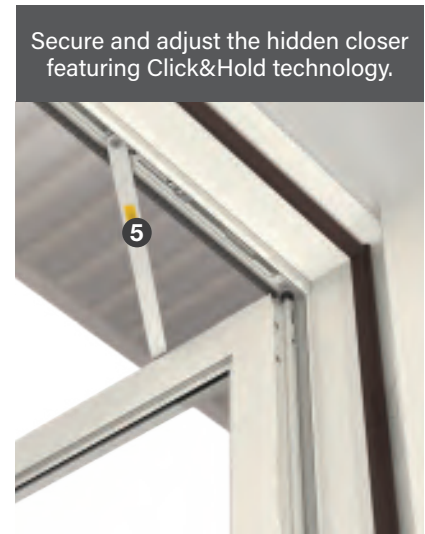

THE STORM DOOR IS EASY TO INSTALL AT THE JOBSITE

The concealed hinges featuring retractable pins **4** and the revolutionary hidden closer with Click&Hold™ technology **5** enable a quick and intuitive installation experience. After the installation of the entry door, install the closer, sweep and hardware. Then, follow these three simple steps to complete the job.

Scan the QR code to learn more about storm door panel installation.