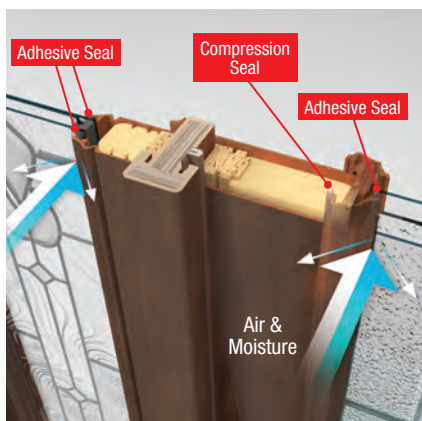

6 Lip-lite frame (shown right) features a **compression seal** against weather on the outside of the **door** and an **adhesive seal** against weather on the outside of the **glass**. **Flush-glazed glass** (shown left) is built directly into the door without a Lip-lite frame, featuring a **high-performance adhesive weather seal** inside and out.