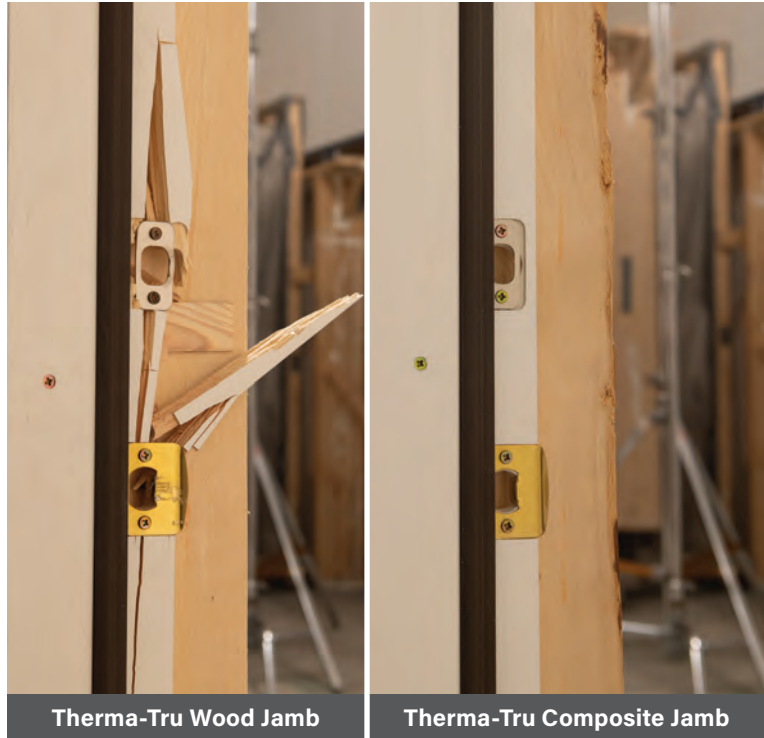

Therma-Tru Wood Jamb

Therma-Tru Composite Jamb

*Comparison of pendulum impact test results for Therma-Tru composite door frame and standard finger-jointed Pine wood door frame, both with similar pre-hung doors.

**Comparison of pendulum impact test results for Therma-Tru doors in steel versus fiberglass. Visit thermatru.com for details.

¹Source: FBI Uniform Crime Reporting Program, "2019 Crime in the United States."

²Source: FBI Uniform Crime Reporting Program, "2019 Crime in the United States," Table 7.

³Source: asecurelife.com