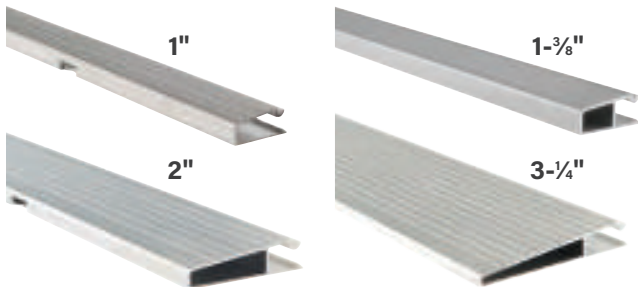

Inswing Sill Extenders