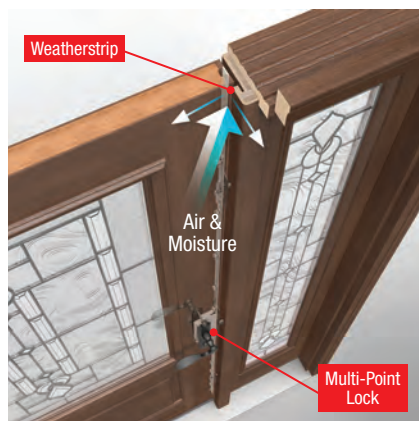

5 Multi-point locking system (recommended) engages the door and frame at three points from top to bottom for enhanced security while helping to preserve the **weatherstrip's** seal even under wind pressure.