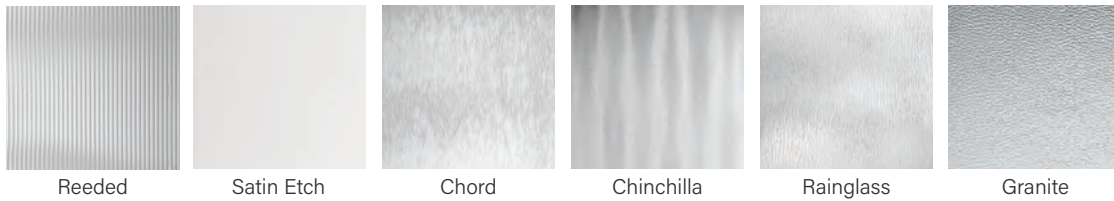

Privacy & Textured Glass

Available for all Pulse door styles.

Low-E also available.