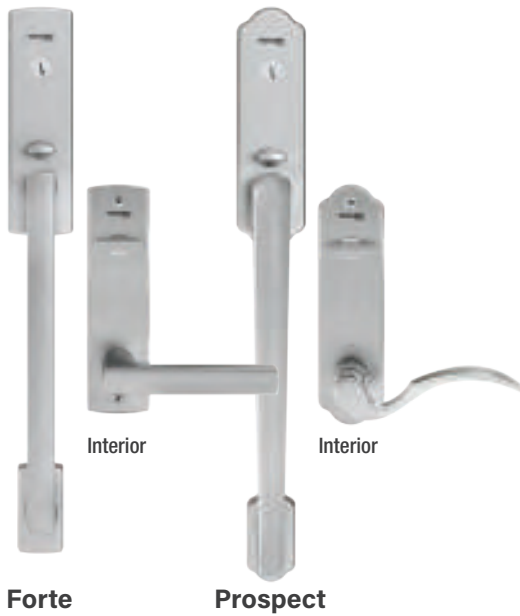

Handleset Options for Standard Door MPLS

Designed to complement Therma-Tru® door styles from traditional to contemporary.

Forte

Prospect