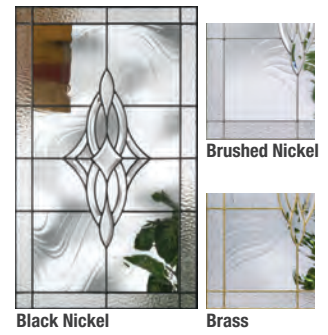

Black Nickel
Brass
Wellesley
Glass Privacy Rating: 6