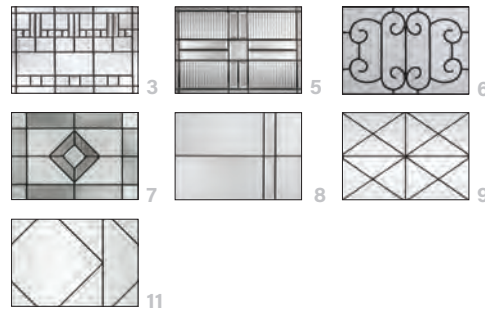

Available for Ari.

- 1 Blackstone.™
- 2 Crystalline.™
- 3 Sedona
- 4 Salinas.™
- 5 Saratoga.™
- 6 Riserva.™
- 7 Pembridge.™
- 8 Axis.™
- 9 Calix
- 10 Latitude
- 11 Echelon

Available for Echo.

4 THEN SELECT A FRAME

Choose the flat profile for modern appeal or scrolled profile for vintage style. Available in Advanta.* and Standard lite frames.