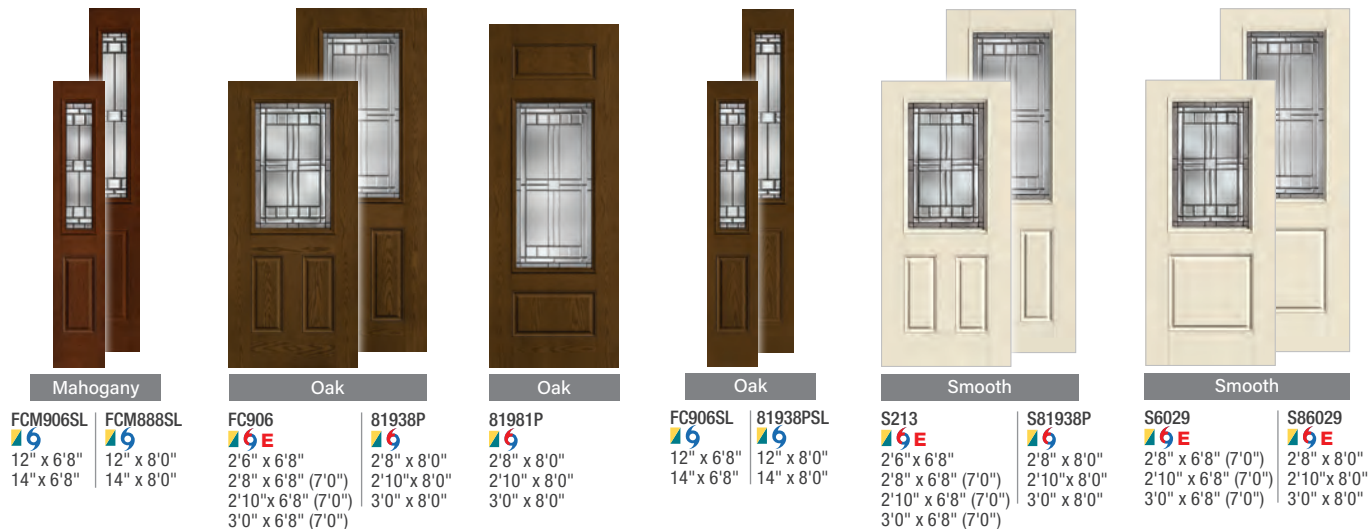

TEXAS STAR ◆ ■

TEXAS STAR Continues on next page.

Key

- Black Nickel Caming (1D)
- Brushed Nickel Caming (1C)
- ✗ Wrought Iron (1W)
- ▢ Scrolled & Flat Advanta Lite Frame
  Not available for 2'4" and 2'6" doors or 10" sidelites.
- ▣ Flat Advanta Lite Frame
  Not available for 2'4" and 2'6" doors or 10" sidelites.
- 6 WBDR Options
- 6 WBDR / HVHZ Options
- E Elevated 10" Bottom Rail Options