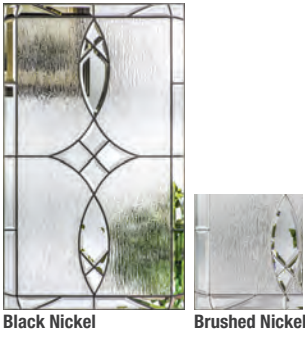

Decorative & Specialty Glass Designs**

Black Nickel
Brushed Nickel
Blackstone
Glass Privacy Rating: 7