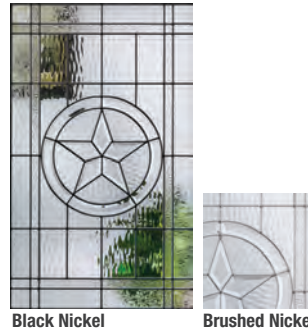

Black Nickel
Brushed Nickel
Texas Star
Glass Privacy Rating: 5