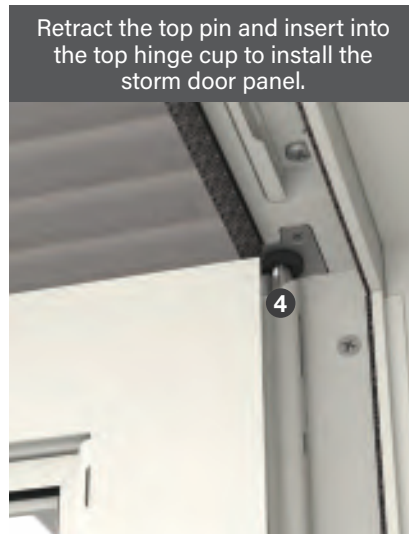

THE STORM DOOR IS EASY TO INSTALL AT THE JOBSITE

The concealed hinges featuring retractable pins **4** and the revolutionary hidden closer with Click&Hold™ technology **5** enable a quick and intuitive installation experience. After the installation of the entry door, install the closer, sweep and hardware. Then, follow these three simple steps to complete the job.

Scan the QR code to learn more about storm door panel installation.