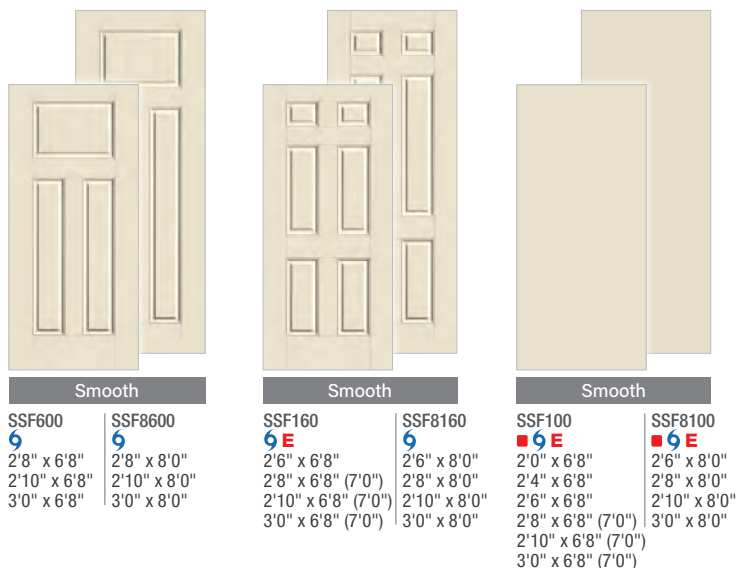

20-Minute Fire-Rated Wood Edge – Steel

PROFILES™

TRADITIONS

Key

- No Stile Lines
- WBDR Options

- WBDR / HVHZ Options
- Elevated 10" Bottom Rail Options