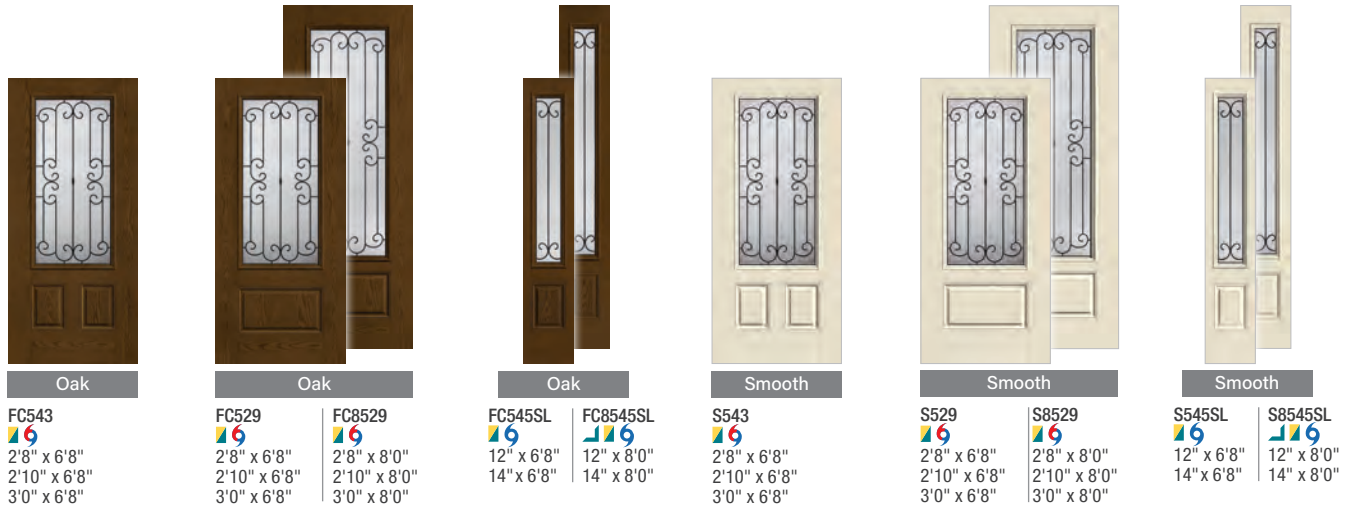

Oak	Oak	Oak	Smooth	Smooth	Smooth
FC543 6 2'8" x 6'8" 2'10" x 6'8" 3'0" x 6'8"	FC529 6 2'8" x 6'8" 2'10" x 6'8" 3'0" x 6'8"	FC8529 6 2'8" x 8'0" 2'10" x 8'0" 3'0" x 8'0"	FC545SL 6 12" x 6'8" 14" x 6'8"	FC8545SL 6 12" x 8'0" 14" x 8'0"	S543 6 2'8" x 6'8" 2'10" x 6'8" 3'0" x 6'8"
					S529 6 2'8" x 6'8" 2'10" x 6'8" 3'0" x 6'8"
					S8529 6 2'8" x 8'0" 2'10" x 8'0" 3'0" x 8'0"
					S545SL 6 12" x 6'8" 14" x 6'8"
					S8545SL 6 12" x 8'0" 14" x 8'0"