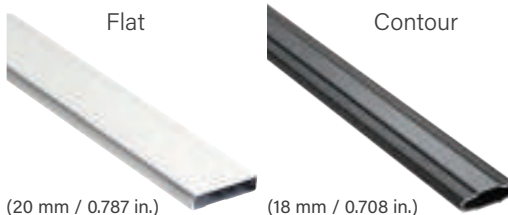

GBG BAR OPTIONS

Flat

Contour

(20 mm / 0.787 in.)

(18 mm / 0.708 in.)