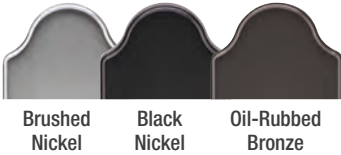

### FINISH OPTIONS

Brushed Nickel

Black Nickel

Oil-Rubbed Bronze

**Heirloom**

**Venture**

**Millennium**

Backplates:  
Wide  
Narrow  
  
Locking:  
Active  
Inactive