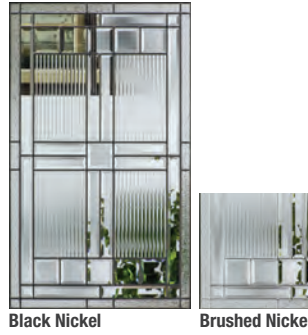

Black Nickel
Brushed Nickel
Saratoga
Glass Privacy Rating: 7