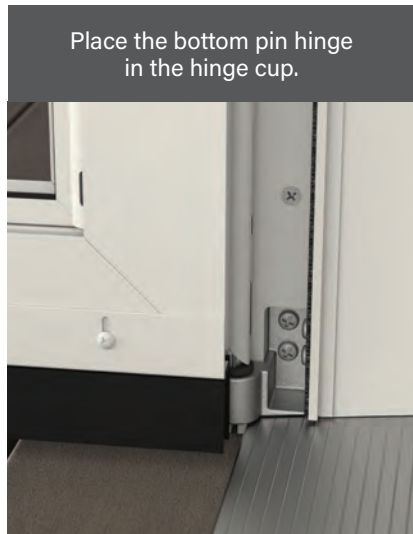

THE STORM DOOR IS EASY TO INSTALL AT THE JOBSITE

The concealed hinges featuring retractable pins **4** and the revolutionary hidden closer with Click&Hold™ technology **5** enable a quick and intuitive installation experience. After the installation of the entry door, install the closer, sweep and hardware. Then, follow these three simple steps to complete the job.

Scan the QR code to learn more about storm door panel installation.