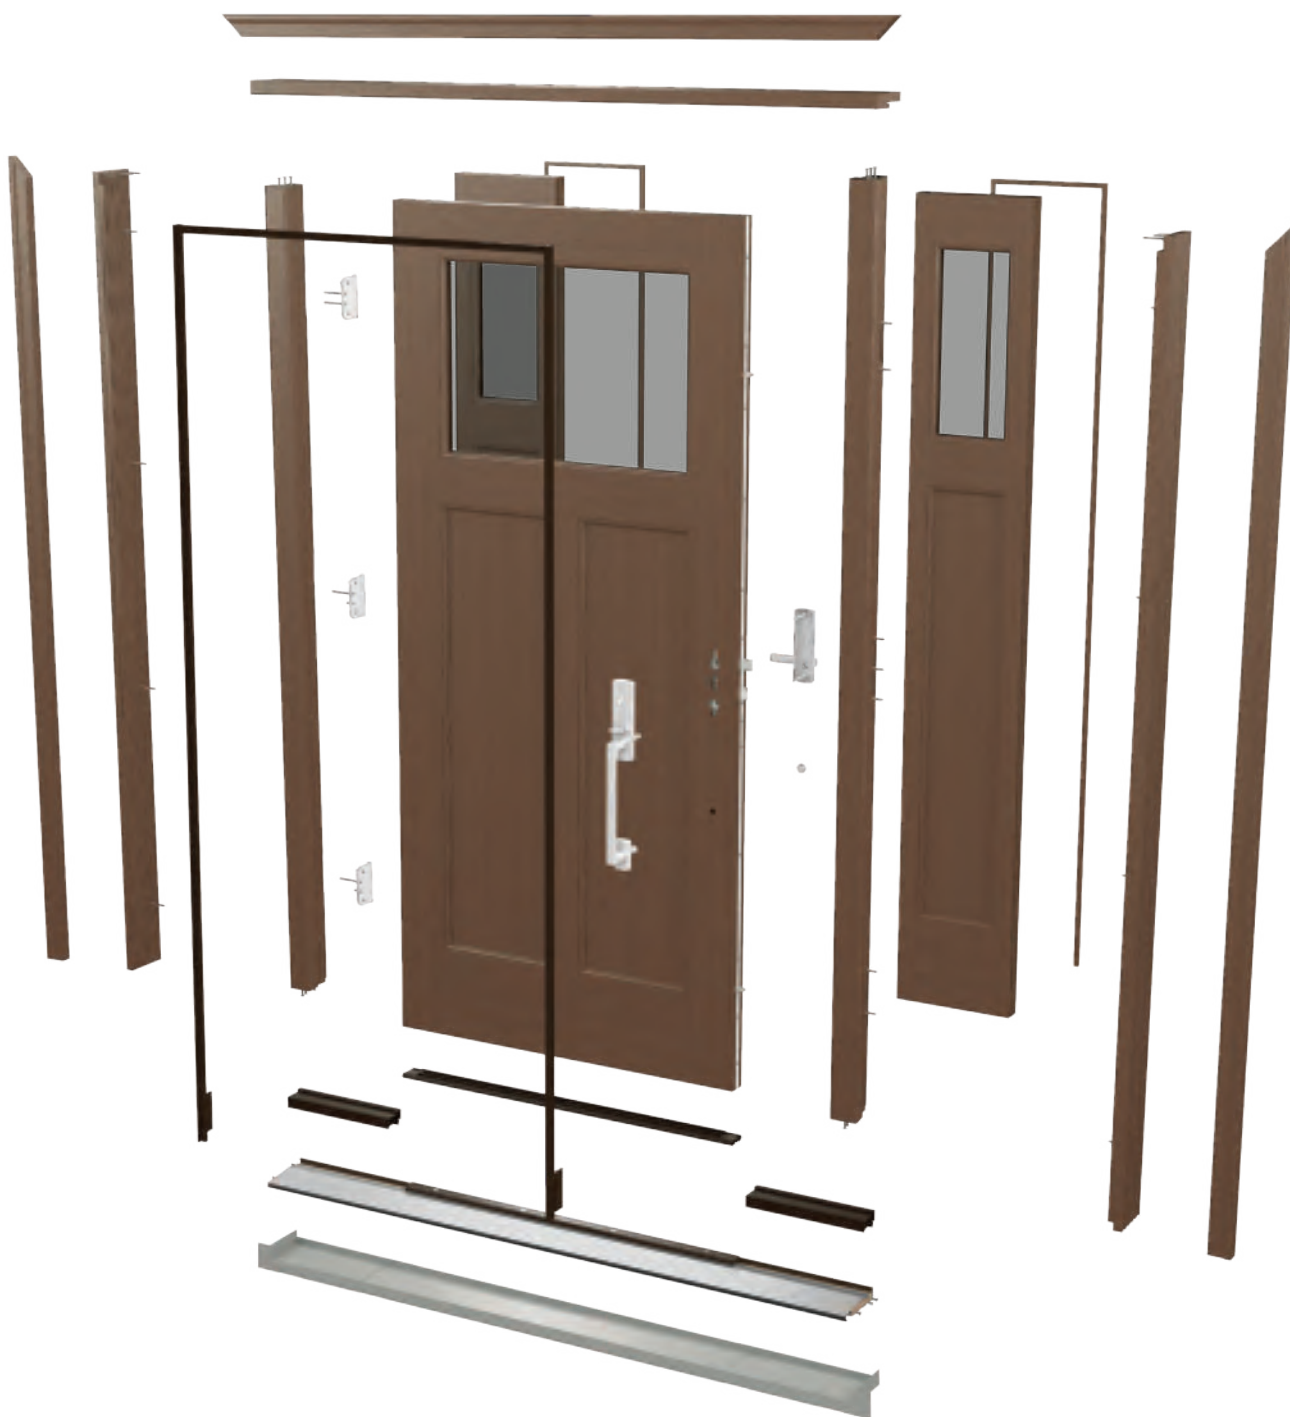

Next-level engineering.

Classic Craft complete entryway systems are designed with a full suite of premium-grade components, including ball-bearing hinges, medium-reach weatherstrip, 7-shape corner seal pads and more. Each piece is engineered with craftsman precision to create an unrivaled entry experience built to perform for a lifetime.

*Brand Use Study, 2023 *Builder* magazine.

Left Page: Classic Craft Mahogany Grain, Borrassa Glass, Door - CCM81519