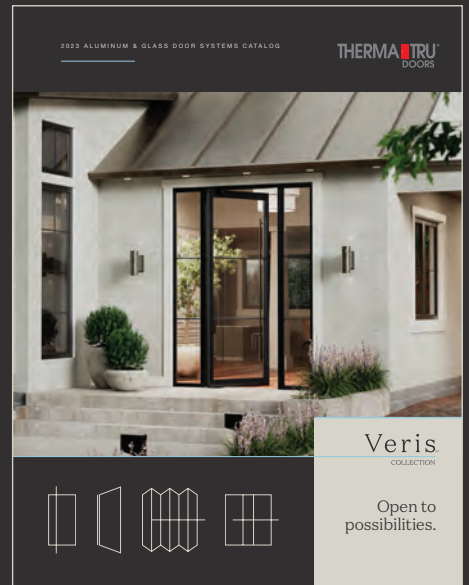

Experience the Veris™ Collection.

Scan the QR code to
view the complete Veris
Collection catalog.

Print copies are available — contact
your Therma-Tru® representative for
ordering information.

Explore options and see it in your home
with our visualizer at [veriscollection.com](https://www.veriscollection.com).

Veris™
COLLECTION