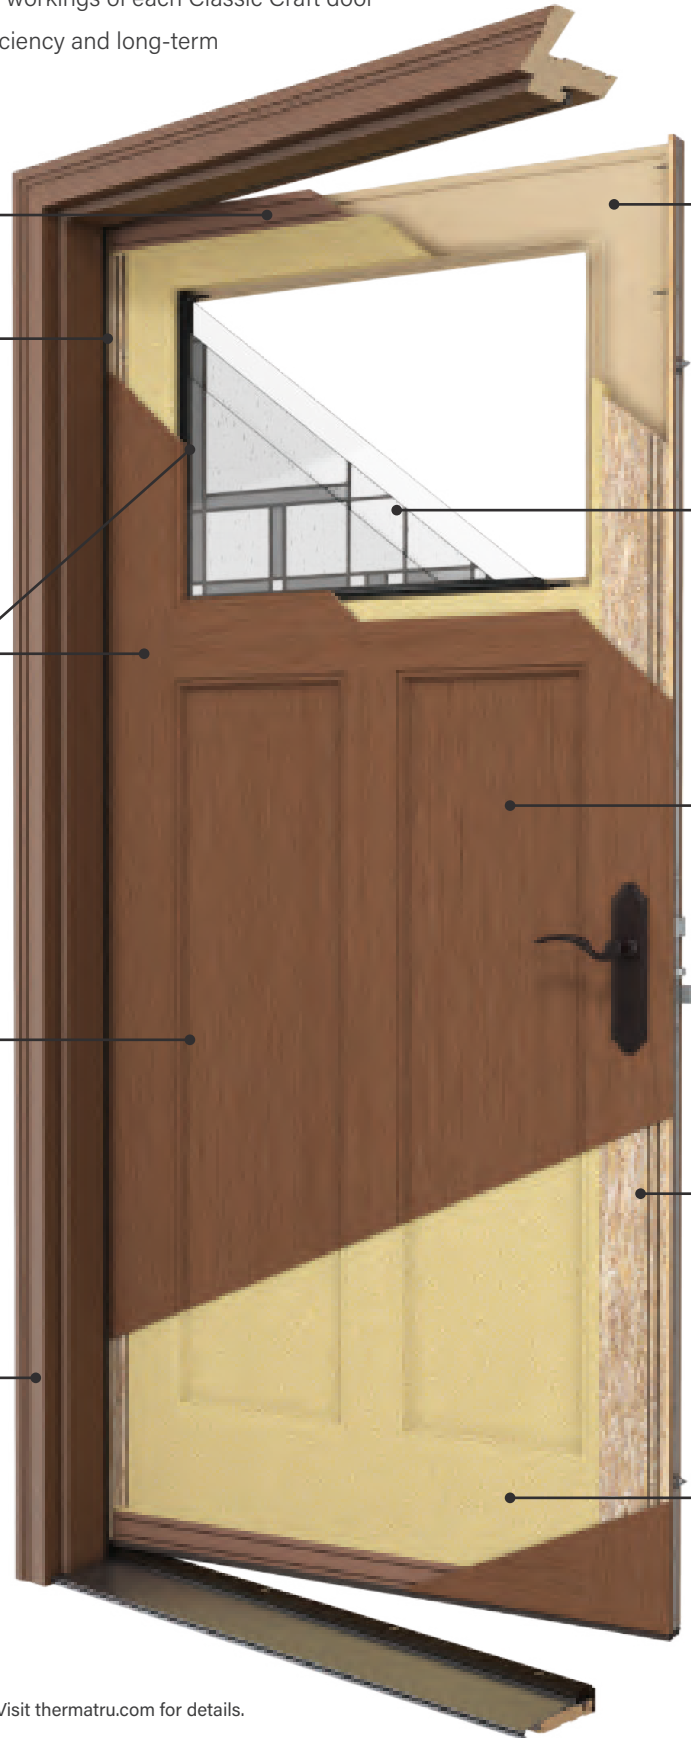

Premium construction, inside and out.

Highlighting the best of craftsmanship and innovation, Classic Craft® premium entryways boast impressive, well-designed features and remarkable construction. The inner workings of each Classic Craft door lay the foundation for exceptional strength, security, energy efficiency and long-term performance you can depend on for years to come.

Engineered for Moisture Protection

Features composite top and bottom rails and solid hardwood edges for increased moisture and rot protection all the way around the door.

Designed with Authenticity

Features construction identical to wood doors with narrow stiles and rails, and flush-glazed glass options that are more than 10% wider* to welcome more natural light into the home.

Tested to Withstand Mother Nature

Designed and rigorously tested to withstand and protect from the damaging effects of harsh weather conditions.

Thermo-Tru. Door Frame

Created specifically for Thermo-Tru doors to deliver an entire entry system designed and engineered to work together to resist leaks and drafts, and help maintain energy efficiency and weather resistance.

*Comparison of Classic Craft to other standard fiberglass doors with similar styles. Visit thermatru.com for details.

**Comparison of R-Values of fiberglass to wood doors (both without glass).

Right Page Top: Classic Craft Walnut Grain Door – CCW8901L; Low-E Glass Direct Set Sidelite – DRS82131SL, Finish – Acorn

Right Page Middle: Classic Craft Mahogany Grain, Homeward Glass, Door – CCM82801, Finish – Barley