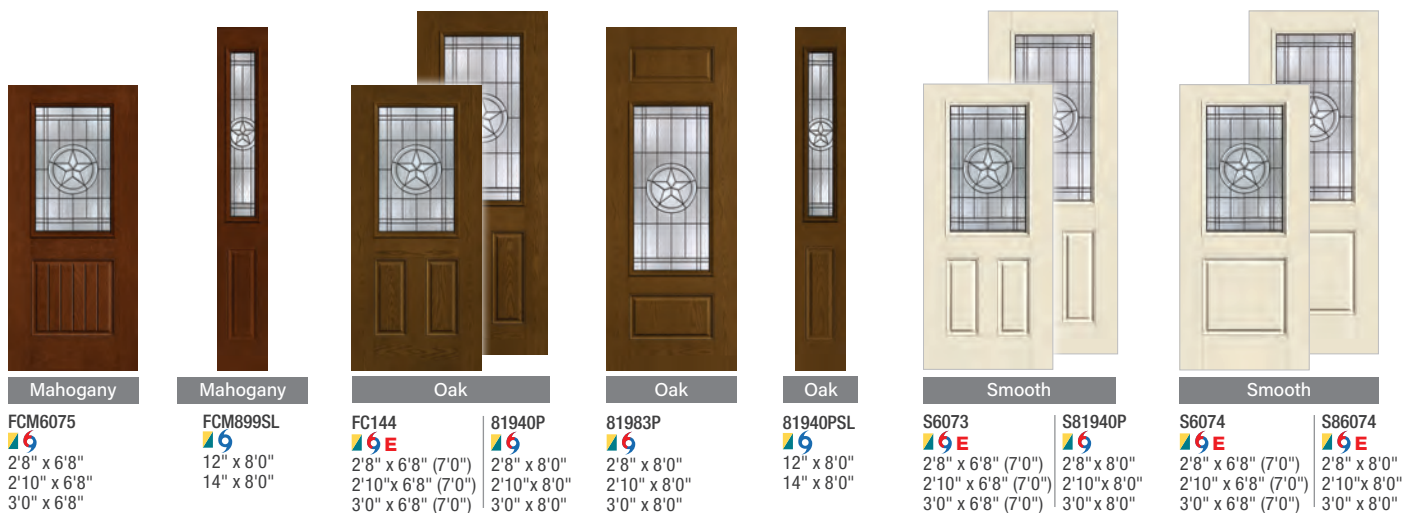

TEXAS STAR ◆ ■

TEXAS STAR Continues on next page.

Key

- Black Nickel Caming (1D)
- Brushed Nickel Caming (1C)
- ✗ Wrought Iron (1W)
- ▢ Scrolled & Flat Advanta Lite Frame
  Not available for 2'4" and 2'6" doors or 10" sidelites.
- ▣ Flat Advanta Lite Frame
  Not available for 2'4" and 2'6" doors or 10" sidelites.
- 6 WBDR Options
- 6 WBDR / HVHZ Options
- E Elevated 10" Bottom Rail Options