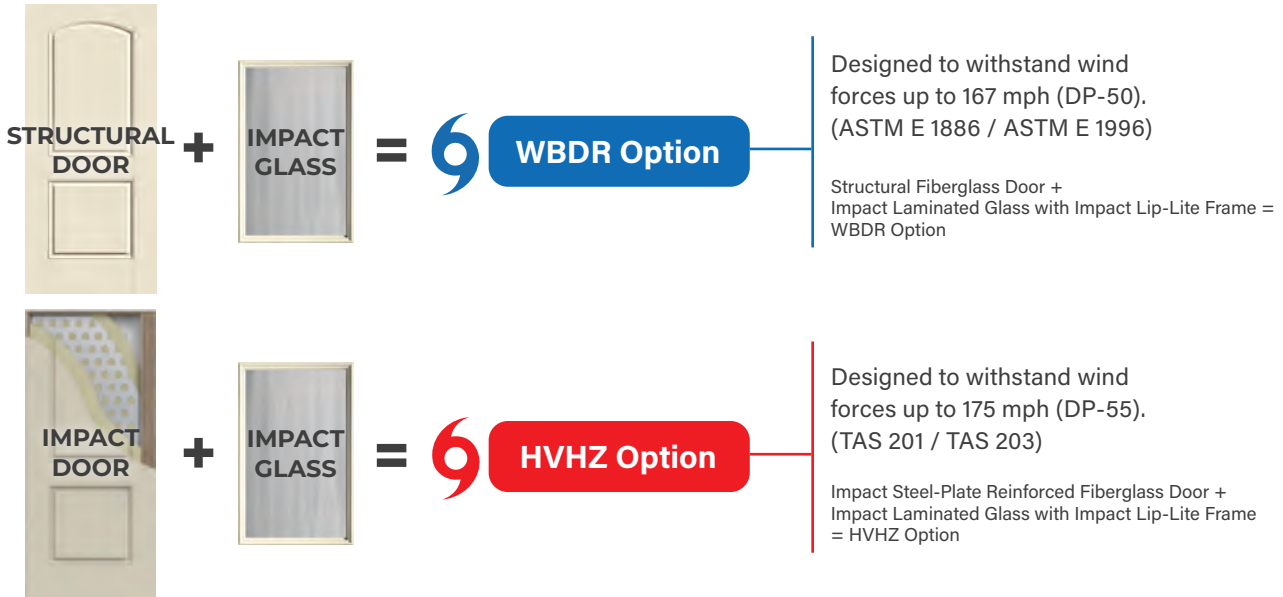

2 Use the icons to find available Therma-Tru® product options in this catalog.

WBDR / HVHZ Options: Look for this icon to find door and sidelite styles that can be configured for WBDR or HVHZ.

3 Verify that there is a Therma-Tru product approval specific to your area for the door system configuration before buying.*

4 Make sure the product is installed in compliance with the product approval to meet building codes.

The performance of the door system depends on how it is installed. Proper installation is required to comply with building codes.

*Product approvals show that the door system meets applicable codes when selected, assembled and installed as instructed. Note: See your Therma-Tru seller or visit thermatru.com for product approvals and installation instructions. Always confirm building code requirements in your area before buying. Follow weather and news reports to assess severe weather situations and obey local authorities' shelter and evacuation orders. No product guarantees safety for persons or property, nor makes any premises hurricane- or impact-proof.