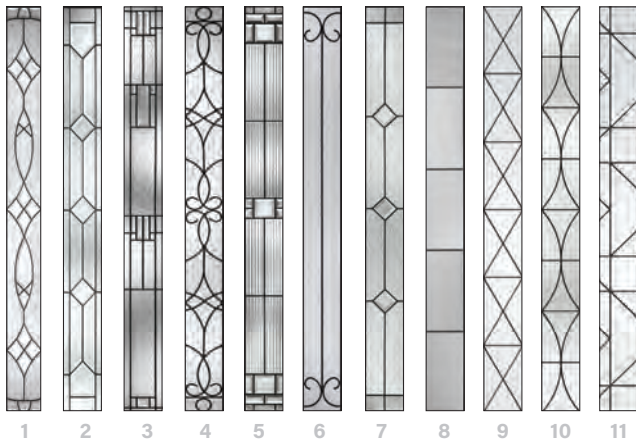

Decorative Glass

Available for Línea.