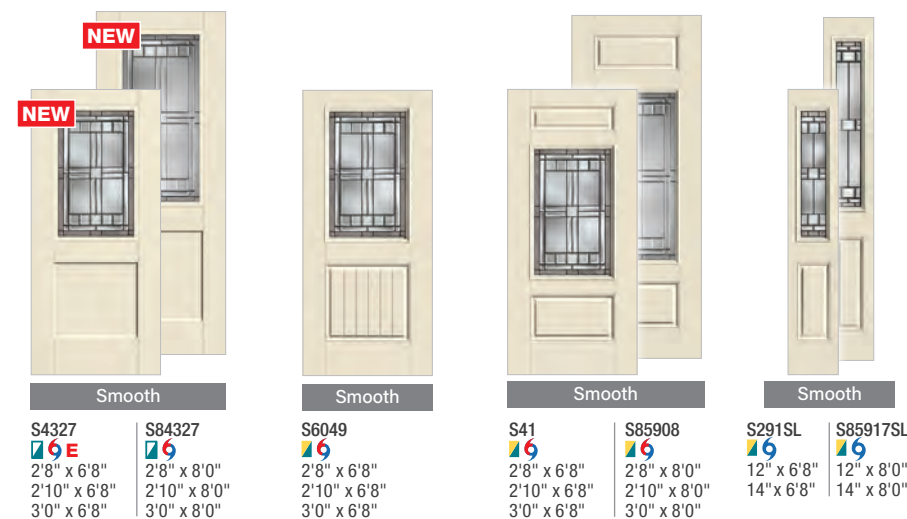

TEXAS STAR ◆ ■

TEXAS STAR Continues on next page.

Key

- Black Nickel Caming (1D)
- Brushed Nickel Caming (1C)
- ✗ Wrought Iron (1W)
- ▢ Scrolled & Flat Advanta Lite Frame
  Not available for 2'4" and 2'6" doors or 10" sidelites.
- ▣ Flat Advanta Lite Frame
  Not available for 2'4" and 2'6" doors or 10" sidelites.
- 6 WBDR Options
- 6 WBDR / HVHZ Options
- E Elevated 10" Bottom Rail Options