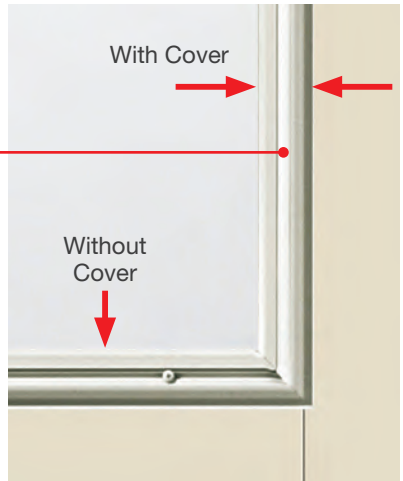

IMPACT LIP-LITE FRAME

Features durable, paintable aluminum construction. An attractive scrolled profile gives a thin, sleek appearance and a screw channel cover helps hide unsightly screws.