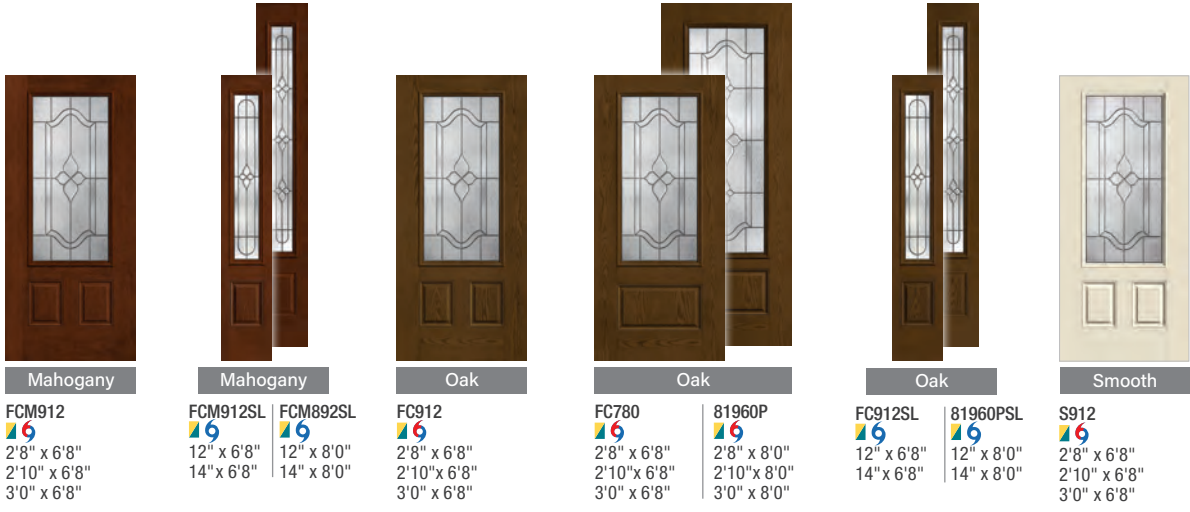

CONCORDE™ ◆ ◆ ◆

Mahogany	Mahogany	Oak	Oak	Oak	Smooth
FCM912 6 2'8" x 6'8" 2'10" x 6'8" 3'0" x 6'8"	FCM912SL 6 12" x 6'8" 14" x 6'8"	FCM892SL 6 12" x 8'0" 14" x 8'0"	FC912 6 2'8" x 6'8" 2'10" x 6'8" 3'0" x 6'8"	FC780 6 2'8" x 6'8" 2'10" x 6'8" 3'0" x 6'8"	81960P 6 2'8" x 8'0" 2'10" x 8'0" 3'0" x 8'0"
					FC912SL 6 12" x 6'8" 14" x 6'8"
					81960PSL 6 12" x 8'0" 14" x 8'0"
					S912 6 2'8" x 6'8" 2'10" x 6'8" 3'0" x 6'8"