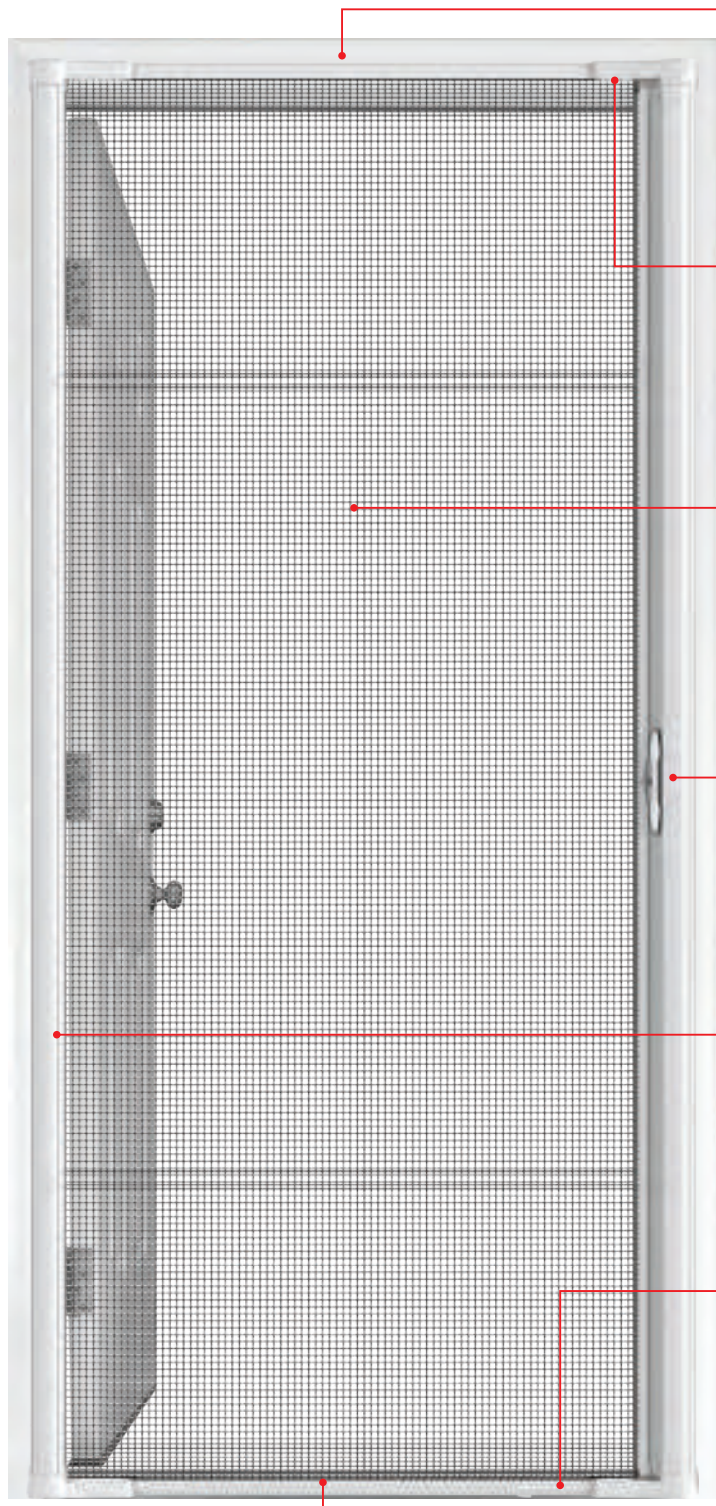

Retractable Screen Doors

Welcome fresh air and natural light into the home while keeping debris and insects out. Therma-Tru retractable screen doors feature a discreet, hidden design that helps provide a seamless transition from indoors to out. Plus, it's been quality tested for compatibility with Therma-Tru entry door systems.

Face mount installation allows for an easier install while providing a full pass-through space without an intrusive cassette or track.

E-Z Glide System enables smooth screen retraction and extension without slamming.

Fiberglass screen mesh fully retracts when not in use.

One-hand operation with a secure and ergonomic latch / lock handle.

Rust-proof aluminum housing and track for strength and beauty.

Quick-Snap Track adjusts to required length in seconds – no cutting required.*

Universal sill plate designed for simple and secure fit.

*Adjusts quickly for 32"-36" doors. If less than 32", a hacksaw is required for one cut to each track.

**Based on average DIY skills and standard door application, widths 32"-36".

***Retractable screen frame colors are complementary to PrismaGuard, but not an exact match.

Note: Recommended for inswing applications only. Therma-Tru retractable screens are designed to support natural ventilation and protection against airborne insects and other pests. Windy conditions may affect the performance of the screen. Retract the screen in windy circumstances, during inclement weather and when not needed to support immediate ventilation or prolonged periods of time when not used. Not intended to keep pets inside. See your Therma-Tru seller or visit thermatru.com for details on limited warranties and exclusions.