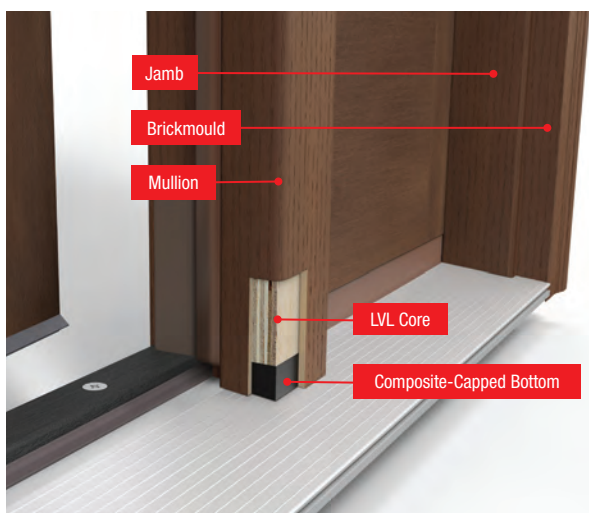

**6 Lip-lite frame** (shown right) features a **compression seal** against weather on the outside of the **door** and an **adhesive seal** against weather on the outside of the **glass**. **Flush-glazed glass** (shown left) is built directly into the door without a Lip-lite frame, featuring a **high-performance adhesive weather seal** inside and out.