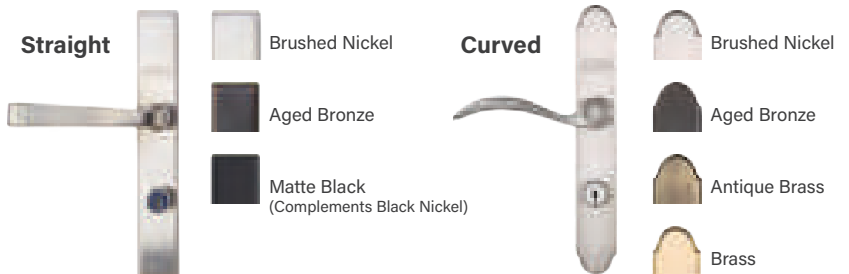

Note: See your Therma-Tru seller or visit [thermatru.com](http://thermatru.com) for details on limited warranties and exclusions.

**THE STORM DOOR IS EASY TO INSTALL AT THE JOBSITE**

The concealed hinges featuring retractable pins **4** and the revolutionary hidden closer with Click&Hold™ technology **5** enable a quick and intuitive installation experience. After the installation of the entry door, install the closer, sweep and hardware. Then, follow these three simple steps to complete the job.

**IM100**  
3'0" x 6'8"  
2'8" x 6'8"

**IM8100**  
3'0" x 8'0"  
2'8" x 8'0"

Single

Single with 1 Sidelite\*\*

Single with 2 Sidelites\*\*

**Color Options**

Features a maintenance-free finish.

**White**  
Color matched to PrismaGuard Alpine.

**Straight**

Brushed Nickel

Aged Bronze

Matte Black  
(Complements Black Nickel)

**Curved**

Brushed Nickel

Aged Bronze

Antique Brass