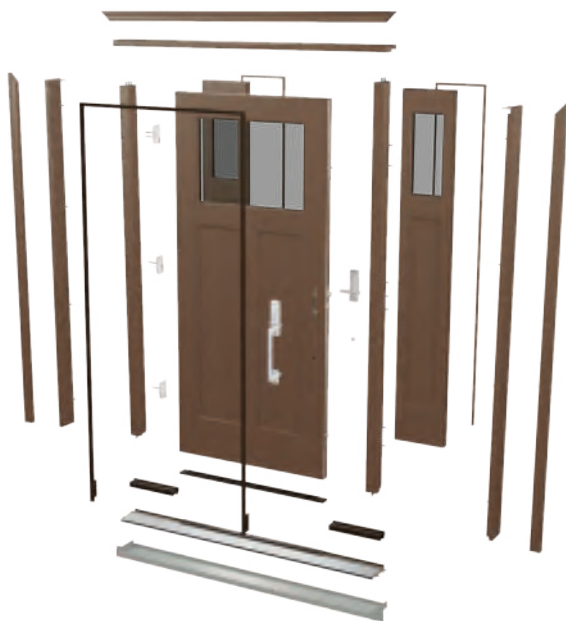

Door System Components

Engineered to work together.

A Therma-Tru® door with genuine Therma-Tru components is more than a beautiful door – it's a complete door system engineered with craftsman precision for durability and reliability through the years. And, a Therma-Tru fiberglass door system with genuine Therma-Tru components is backed by the industry's most comprehensive lifetime limited warranty.

Visit our online replacement parts page to maintain the integrity of a complete door system with genuine Therma-Tru components at thermatru.com/parts.