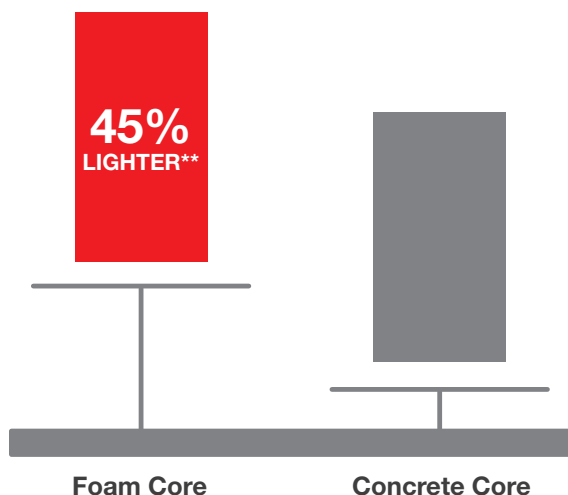

Therma-Tru® Fire-Rated Doors

Therma-Tru offers products to meet most national and local code requirements for house-to-garage, multi-family residential and hotel / motel unit entries.* Explore a wide variety of 20-minute Fire-rated fiberglass and steel door styles.

- Smooth-Star® 20-minute Fire-rated fiberglass doors are constructed with a polyurethane foam core that reduces overall door slab weight by 45% for easier handling and installation.**

20-Minute Fire-Rated Fiberglass Doors

- Tested to withstand a minimum of 20-minutes of fire exposure with temperatures that reach more than 1,400 degrees Fahrenheit.
- Features a 20-minute positive pressure rating.
- Certified by Intertek, Warnock Hersey for mortise lock use and features a wide lock stile to provide proper handleset reinforcement, combined with lock and hinge stiles that increase rigidity and stability.
- More durable than steel, and resist dents, scratches and rust, making them ideal for high-traffic, heavy-use environments.
- Features full-length lock side blocking, as well as blocking for panic and closure applications.
- Ideal for hotels, apartments, office buildings and other applications with security locks and card readers.

ADDITIONAL OPTIONS

- Solid-panel steel wood-edge doors also available with the 20-minute Fire-rated label, starting on page 243.

For California Projects

Therma-Tru Smooth-Star 20-minute Fire-rated fiberglass doors meet or exceed building codes and regulations specific to the state of California, including:

- ✓ California Wildland Urban Interface (WUI) requirements.
- ✓ California Air Resources Board (CARB) formaldehyde regulations.
- ✓ California State Fire Marshall test CA SFM 12-7A-1.

For Florida Projects

Therma-Tru Smooth-Star foam core 20-minute Fire-rated fiberglass doors include options to meet building codes and regulations specific to the state of Florida.

- ✓ Approved for structural use in Florida.
- ✓ Approved for Wind-Borne Debris Regions (WBDR).

*To confirm fire door requirements in your jurisdiction, always check with your local building code authority.
**Comparison of 20-minute foam core Fire-rated door to a 20-minute concrete core Fire-rated door with similar style.
Note: To see the third-party Intertek (Warnock-Hersey) listing reports, visit thermatru.com/performance data.
Left: Smooth-Star Door – SSF120