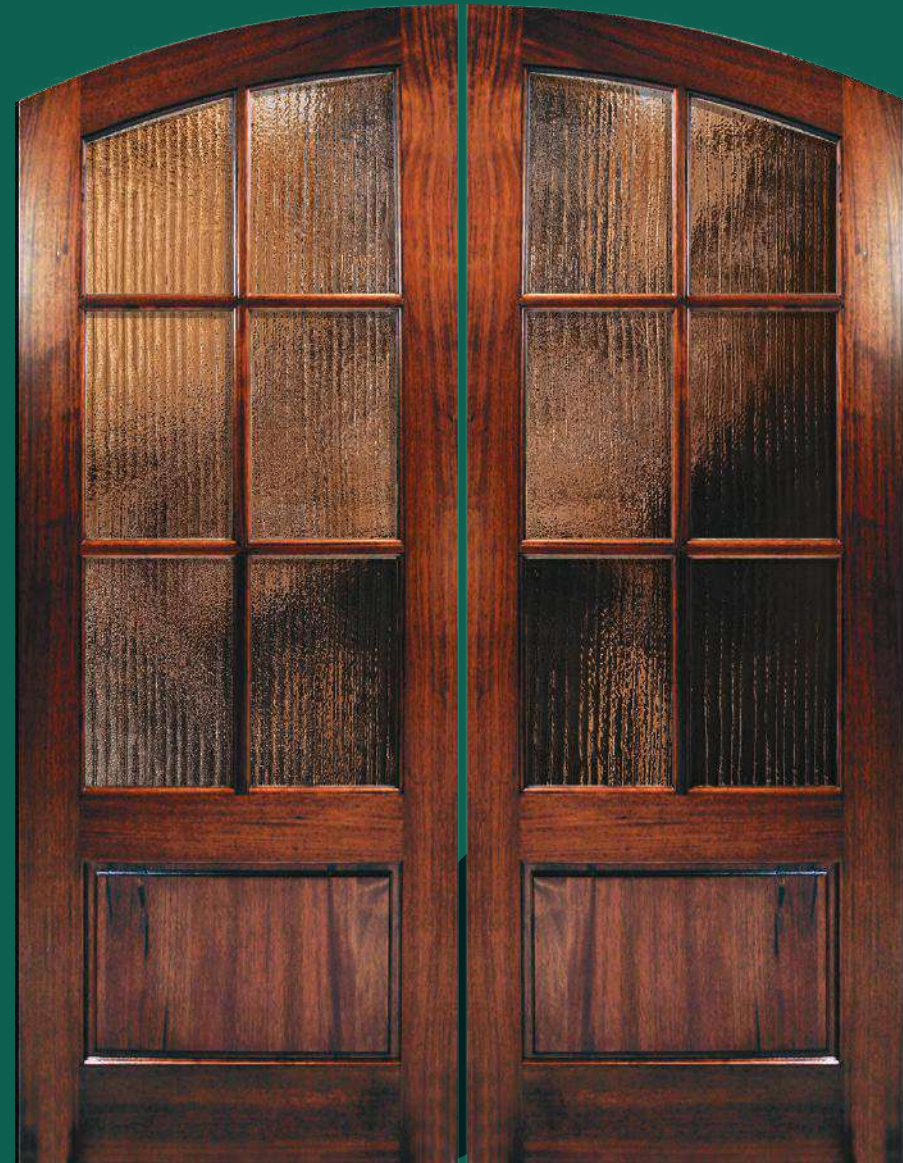

Eldora

Available in 6'0" x 8'0"

8'0" Eldora Double Door - prod id# AWD 6080FL
w/ Esto Glass