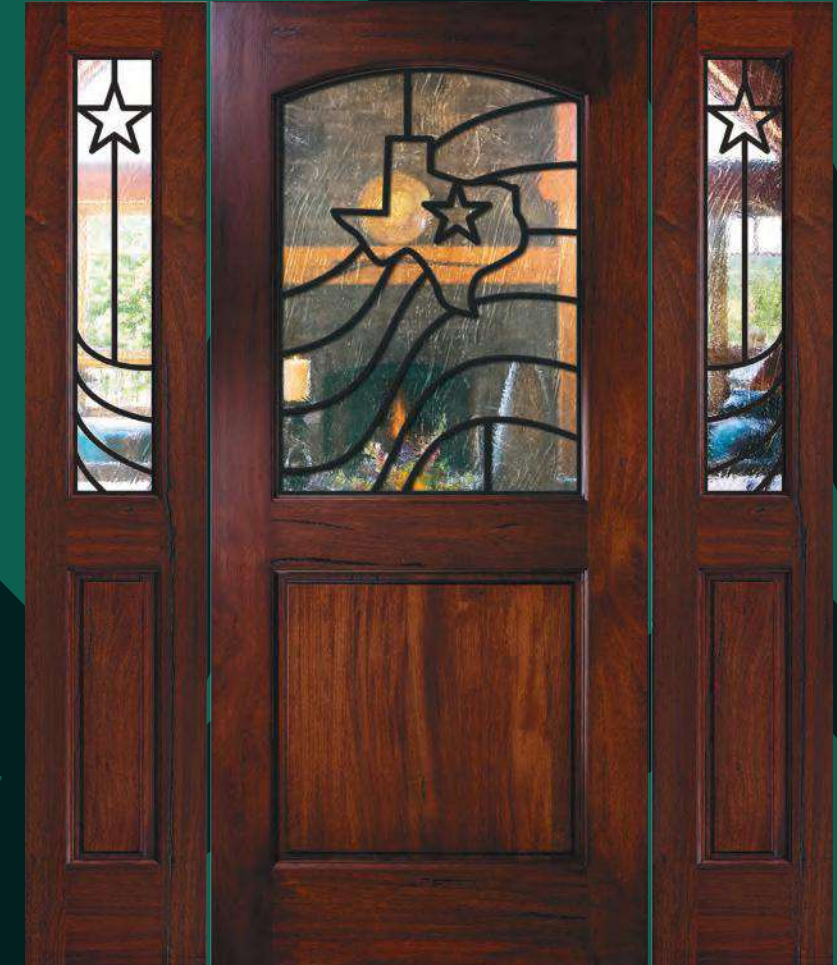

6'8" Breckenridge - prod id# AWD 682436A with **Lonestar Grillites™** - prod id# IW ASL201S
1/2 Lite over 1 Panel Sidelite - prod id# AWD 682436SL-14
1'2" x 6'8" w/ Winterlake Glass