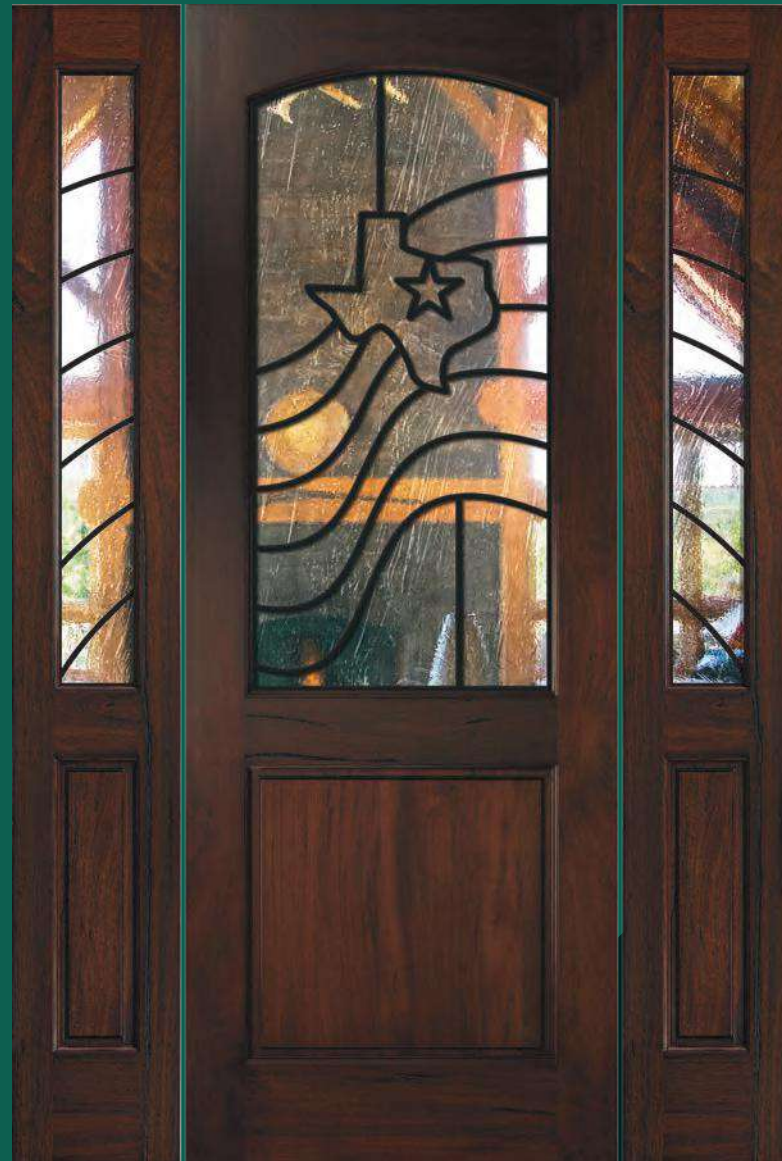

Breckenridge

Available in 3'0" x 6'8" & 3'0" x 8'0"

8'0" Breckenridge - prod id# AWD 802448A
with Lonestar Grillites™ - prod id# IW ALS2015S
1/2 Lite over 1 Panel Sidelite -
prod id# AWD 802448SL-14
1'2" x 8'0" w/ Winterlake Glass