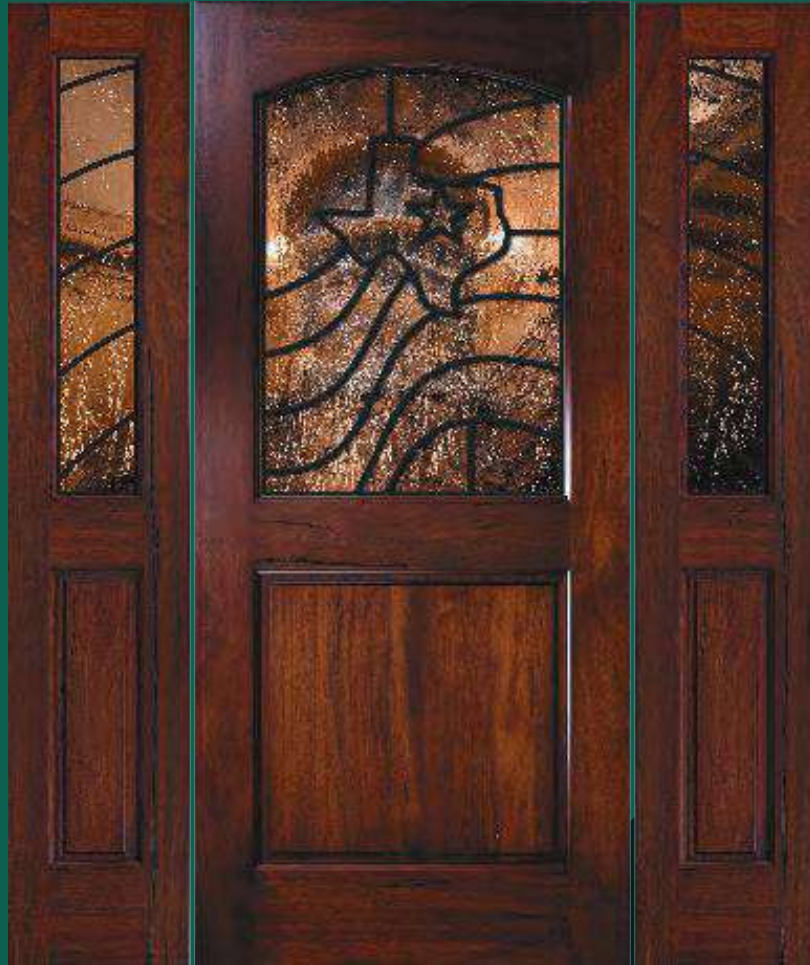

# Telluride

Available in 3'0" x 6'8" & 3'0" x 8'0"

6'8" Telluride - prod id# AWD 6836AV  
4 Lite TDL Andean Walnut Sidelite - prod id# AWD 684SL-14  
1'2" x 6'8" w/ Esto Glass

8'0" Telluride - prod id# AWD 8036AV  
5 Lite TDL Andean Walnut Sidelite - prod id# AWD 805SL-14  
1'2" x 8'0" w/ European Rain Glass

# Breckenridge

Available in 3'0" x 6'8" & 3'0" x 8'0"

**6'8" Breckenridge** - prod id# AWD 682436A  
with **Lonestar Grillites™** - prod id# IW AL2019S  
**1/2 Lite over 1 Panel Sidelite** -  
prod id# AWD 682436SL-14  
**1'2" x 6'8" w/ Seafoam Glass**