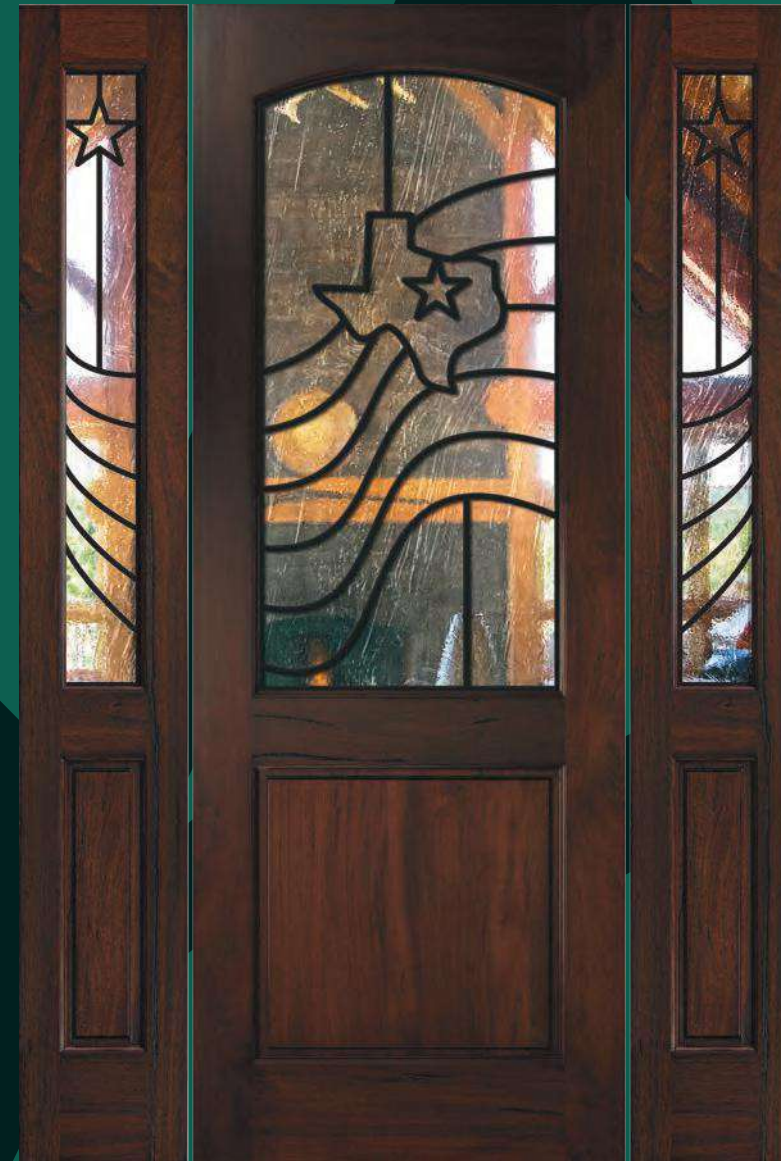

8'0" Breckenridge - prod id# AWD 802448A with Lonestar Grillites™ - prod id# IW ALS2015S
1/2 Lite over 1 Panel Sidelite - prod id# AWD 802448SL-14
1'2" x 8'0" w/ Winterlake Glass