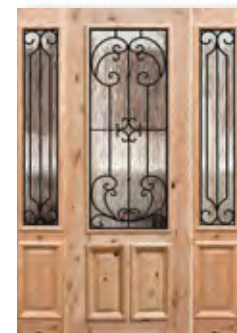

Palermo w/ RainyVue
3/0 x 8/0 2/3 Lite

Old World Collection