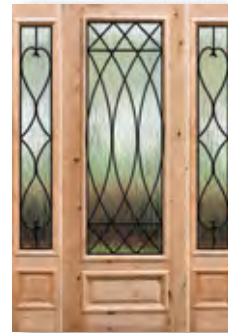

Turin w/ Cotswald
3/0 x 8/0 3/4 Lite