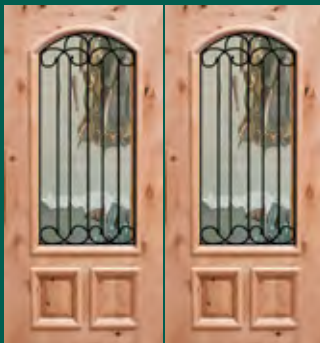

Double Door Murano 6/0 x 6/8 2/3 Arch Lite Exterior

Door w/ 2 Sidelites Valetta 3/0 x 6/8 3/4 Lite Exterior

Door w/ 2 Sidelites Senora 3/0 x 6/8 Full Lite Exterior

Knotty Alder 6'8" Exterior

Double Door Sizes: 3'0" x 6'8" x 1 3/4" Door 75" x 83 1/2" Required Rough Opening