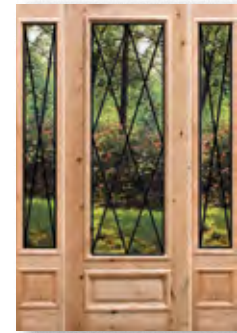

Messina w/ Clear glass
3/0 x 8/0 3/4 Lite