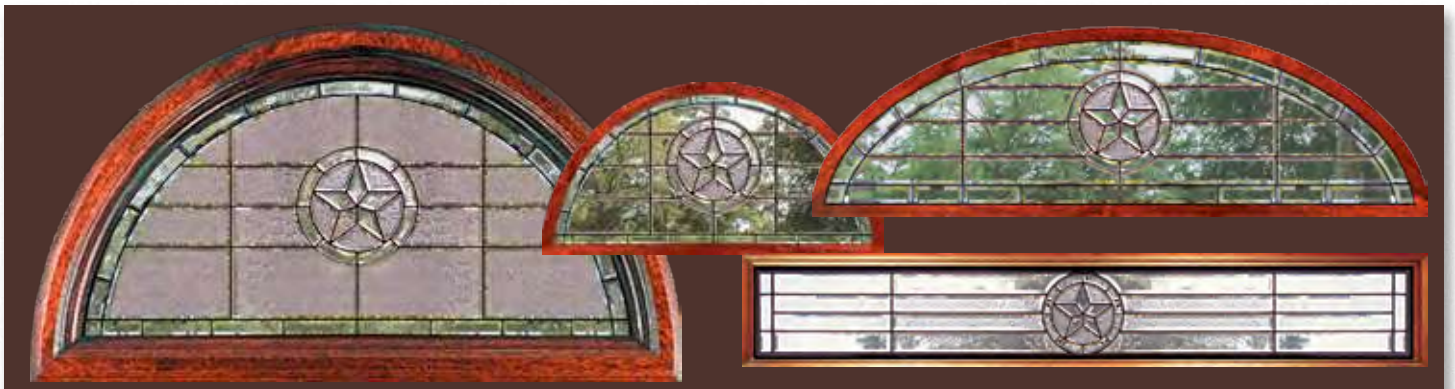

Single Door & 2 Sidelites

Austin

8' 0" 3/4 Lite Glue Chip Door & Sidelite

6' 8" Full Lite Door & Half-round Transom

Rio Grande Collection

All transoms available in glue chip and clear glass

Double Door
Half-round Transom