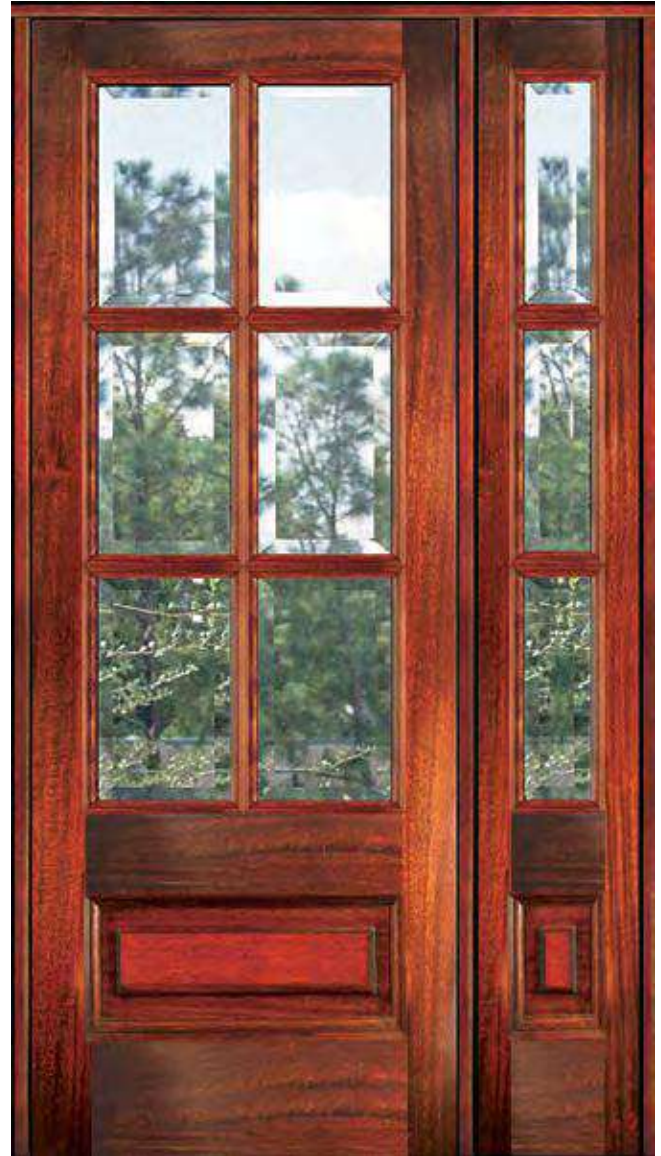

6 TDL/1 8'0"

80365-6 Door & Sidelite w/ Victorian Glass