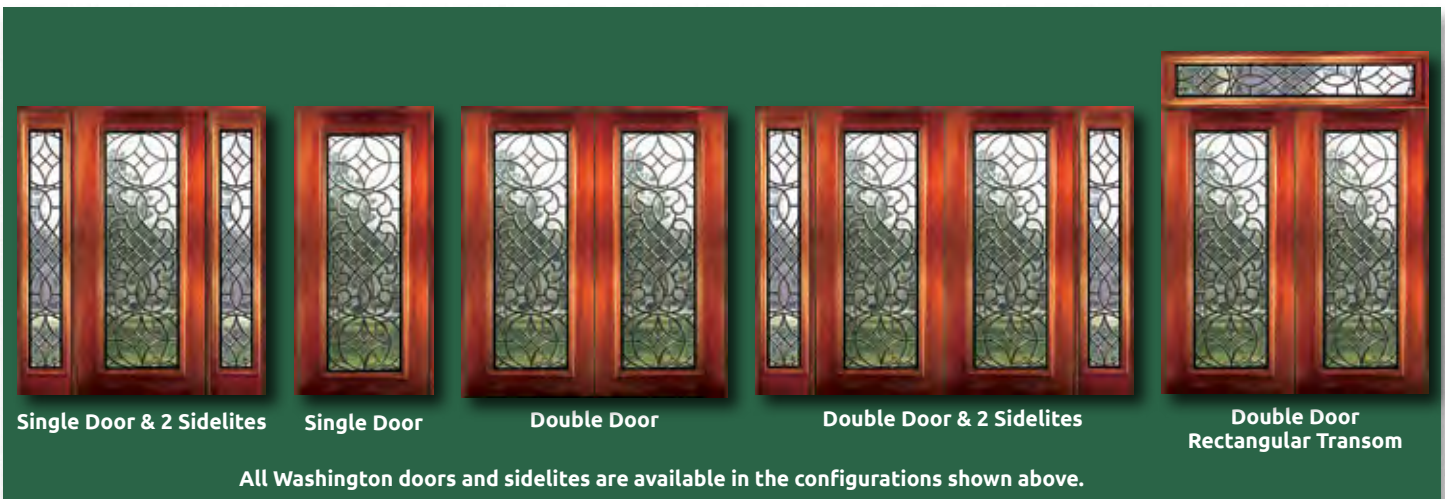

Washington

6' 8" Full Lite Glue Chip Door & Sidelite

8' 0" 3/4 Lite Door & Sidelite

These beautiful Solid Mahogany Doors with fully beveled glass panels are available Pre-hung or individually in any configuration shown below. Sidelites are available in 12" and 14" widths. All Bevel King® doors are manufactured to the most exacting standards so you can rest assured of superb quality and long-term satisfaction. All glass panels are double insulated for superior energy efficiency and added security.

Madison

6' 8" 2/3 Lite Door & Sidelite

6' 8" 1/2" Oval Door

6' 8" 1/2" Deluxe Oval Door

6' 8" 2/3 Arch Lite Door & Sidelite

Signature Collection

These beautiful Solid Mahogany Doors with fully beveled glass panels are available Pre-hung or individually in any configuration shown below and with clear or glue chip glass. Sidelites are available in 12" and 14" widths. All Bevel King® doors are manufactured to the most exacting standards so you can rest assured of superb quality and long-term satisfaction. All glass panels are double insulated for superior energy efficiency and added security.

Single Door & 2 Sidelites

Single Door

Double Door

Double Door & 2 Sidelites

All Madison doors and sidelites are available in the configurations shown above.

Lincoln

Signature Collection

6' 8" Full Lite Glue Chip Door & Sidelite