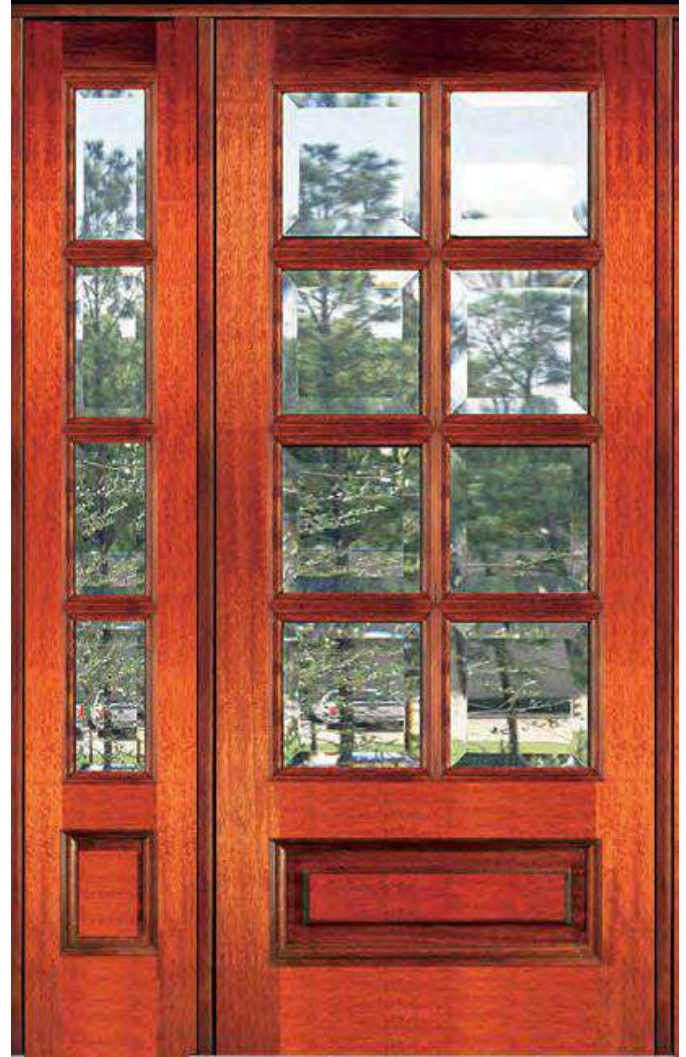

6836S-8 Door & Sidelite w/ Victorian Glass

8 TDL/1 6'8"