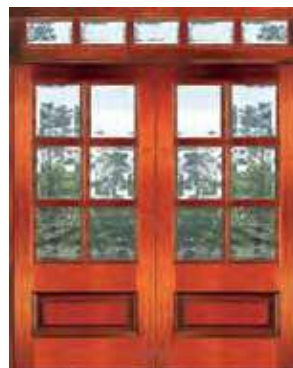

6 TDL/1 6'8"

True Divided lites Collection

These beautiful True Divided Lite doors are available in beveled glass and pattern glass with the configurations pictured and the following sizes:

Doors:
3'0" x 6'8", 2'8" x 6'8", 2'6" x 6'8"

Sidelites:
12" x 6'8" & 14" x 6'8"

Transoms:
Half-Round 64 1/2", 68 1/2" & 74" width
Elliptical 64 1/2", 68 1/2" & 74" width
Rectangular 63", 67" & 72-1/2" width

Glass Options:

IG, Beveled IG, Beveled Artista™ IG, Winterlake™ IG, Victorian IG, WaveVue IG, Flemish IG