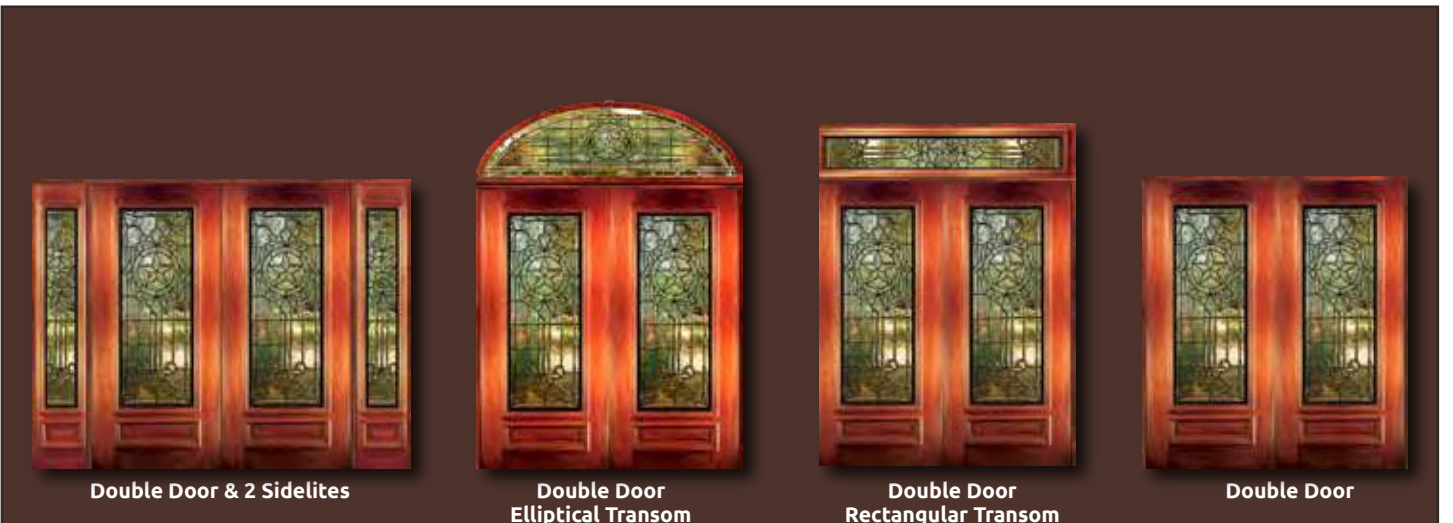

Double Door & 2 Sidelites

Double Door Elliptical Transom

Double Door Rectangular Transom

Double Door