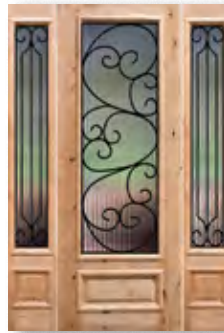

Senora w/ Reeded
3/0 x 8/0 3/4 Lite