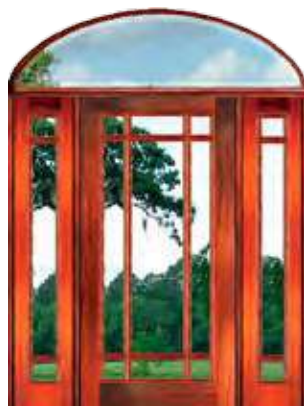

Transoms:

Half-Round 64 1/2", 68 1/2" & 74" width

Elliptical 64 1/2", 68 1/2" & 74" width

Rectangular 63", 67" & 72-1/2" width

Glass Options:

IG, Beveled IG, Beveled Artista™ IG, Winterlake™ IG, Victorian IG, WaveVue IG, Flemish IG

8036L-10 Door & Sidelite w/ Victorian Glass

9 Lite Marginal TDL 6'8"

True Divided lites Collection

689000 Door & Sidelite w/ Victorian Glass

These beautiful True Divided Lite beveled glass units are available in the configurations pictured and the following sizes:

Doors:
3'0" x 6'8", 2'8" x 6'8"

Sidelites:
12" x 6'8" & 14" x 6'8"

Transoms:
Half-Round 64 1/2", 68 1/2" & 74" width
Elliptical 64 1/2", 68 1/2" & 74" width
Rectangular 63", 67" & 72-1/2" width

Glass Options:
Beveled IG, Beveled Artista™ IG,
Winterlake™ IG, Victorian IG, WaveVue IG,
Flemish IG

Doors: 3'0" x 8'0", 2'8" x 8'0"

Sidelites: 12" x 8'0" & 14" x 8'0"

Transoms:

- Half-Round 64 1/2", 68 1/2" & 74" width
- Elliptical 64 1/2", 68 1/2" & 74" width
- Rectangular 63", 67" & 72-1/2" width

Glass Options: