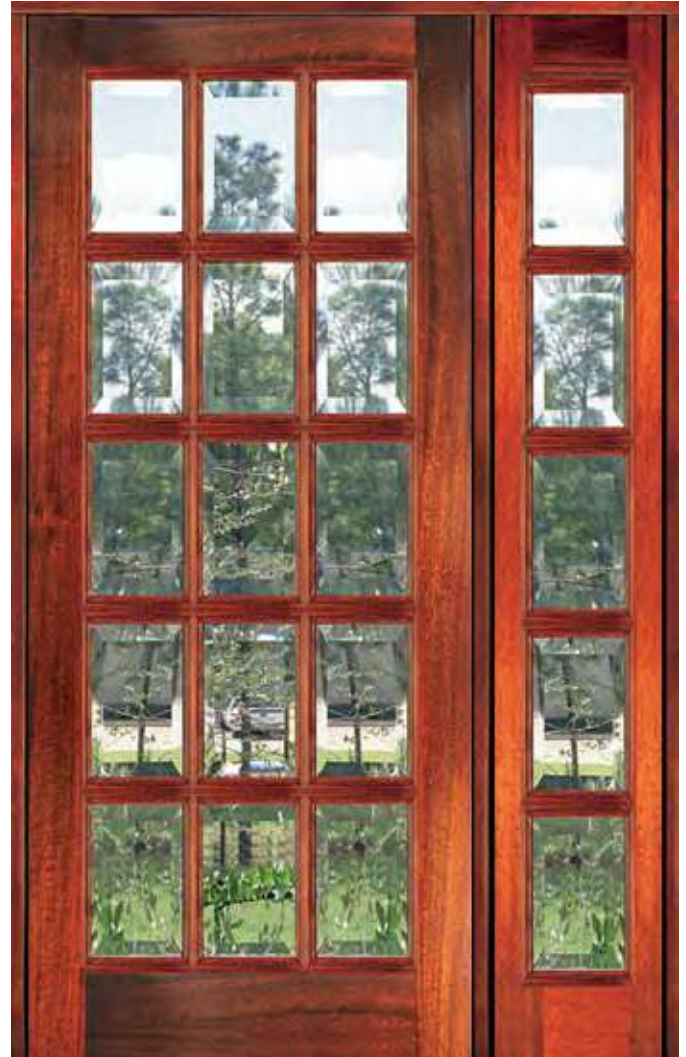

6836FL 15-Lite TDL Door w/ Winterlake™ Glass

True Divided lites Collection