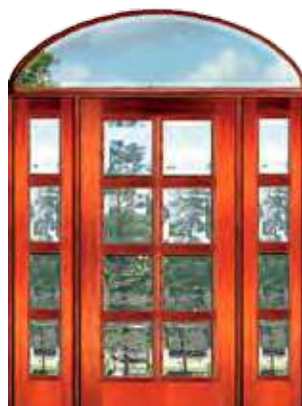

8 TDL 6'8"

These beautiful True Divided Lite beveled glass units are available in the configurations pictured and the following sizes:

Doors:
3'0" x 6'8", 2'8" x 6'8", 2'6" x 6'8"

Sidelites:
12" x 6'8" & 14" x 6'8"

Transoms:
Half-Round 64 1/2", 68 1/2" & 74" width
Elliptical 64 1/2", 68 1/2" & 74" width
Rectangular 63", 67" & 72-1/2" width

Glass Options:
IG, Beveled IG, Beveled Artista™ IG, Winterlake™ IG, Victorian IG, WaveVue IG, Flemish IG