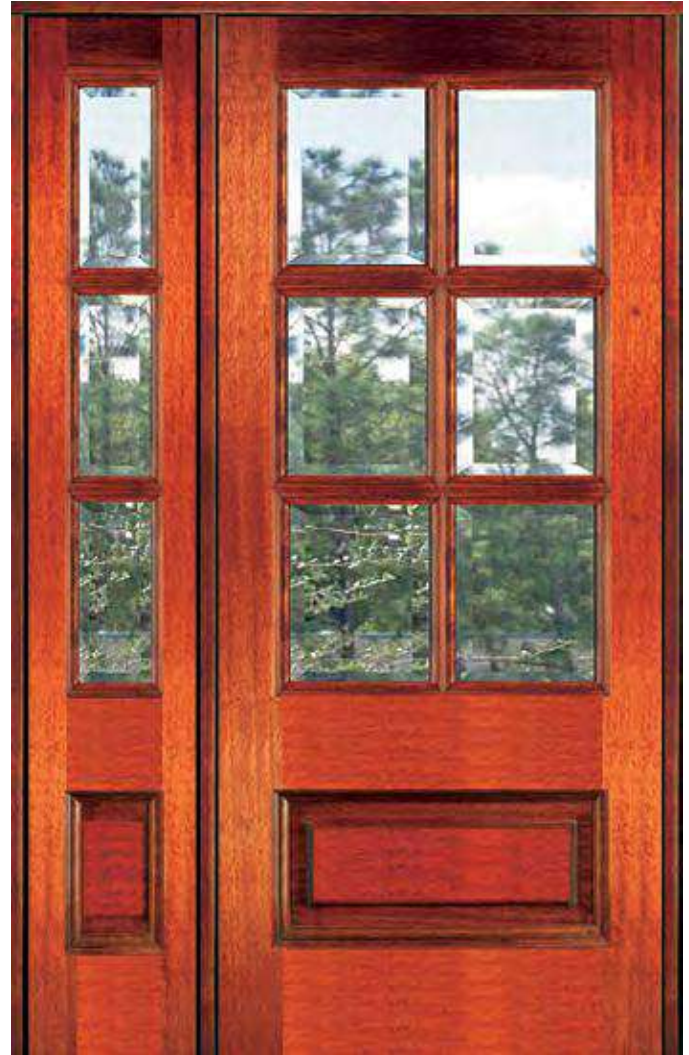

6 TDL/1 6'8"

True Divided lites Collection

These beautiful True Divided Lite doors are available in beveled glass and pattern glass with the configurations pictured and the following sizes:

Doors:
3'0" x 6'8", 2'8" x 6'8", 2'6" x 6'8"

Sidelites:
12" x 6'8" & 14" x 6'8"

Transoms:
Half-Round 64 1/2", 68 1/2" & 74" width
Elliptical 64 1/2", 68 1/2" & 74" width
Rectangular 63", 67" & 72-1/2" width

6836S-8 Door & Sidelite w/ Victorian Glass

Glass Options:

IG, Beveled IG, Beveled Artista™ IG, Winterlake™ IG, Victorian IG, WaveVue IG, Flemish IG