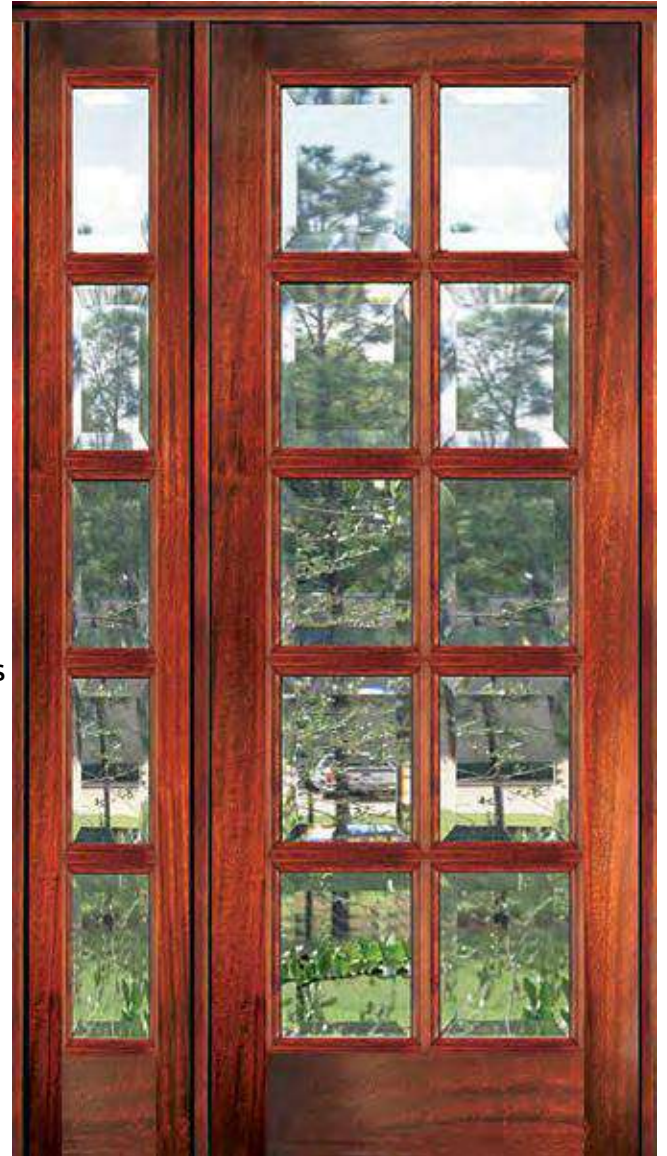

10 TDL 8'0"

These beautiful True Divided Lite beveled glass units are available in the configurations pictured and the following sizes:

Doors: 3'0" x 8'0", 2'8" x 8'0", 2'6" x 8'0"

Sidelites: 12" x 8'0" & 14" x 8'0"

Transoms:

Half-Round 64 1/2", 68 1/2" & 74" width

Elliptical 64 1/2", 68 1/2" & 74" width

Rectangular 63", 67" & 72-1/2" width

Glass Options:

IG, Beveled IG, Beveled Artista™ IG, Winterlake™ IG, Victorian IG, WaveVue IG, Flemish IG