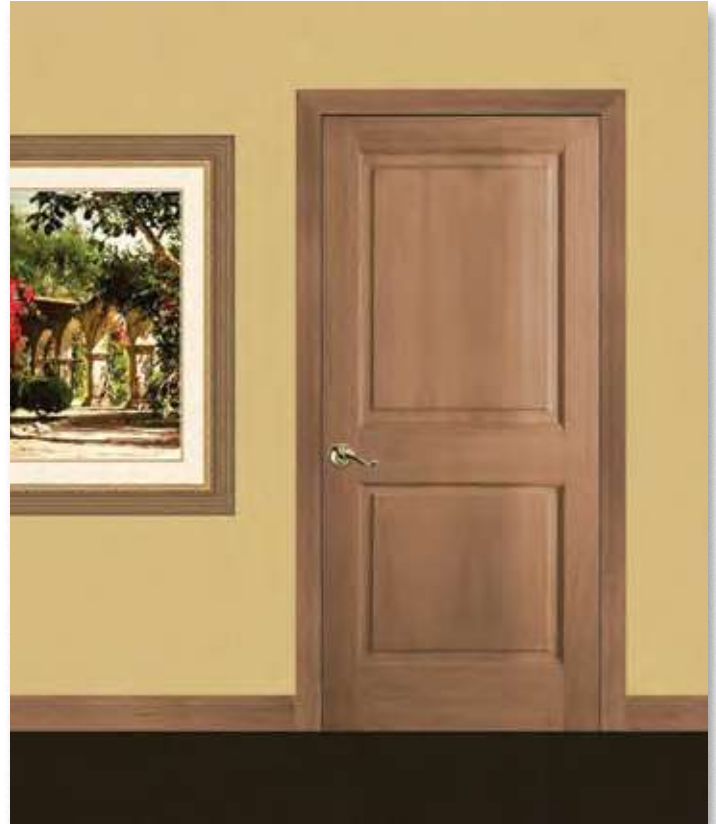

Master-Point

Solid Wood Interior Doors Collection

2 Panel Mahogany Doors

These beautiful solid mahogany interior doors are available as pre-hung units or individually in the following sizes:

Doors:

- | | |
|----------------------|----------------------|
| 1'4" x 6'8" x 1 3/8" | 1'6" x 8'0" x 1 3/8" |
| 1'6" x 6'8" x 1 3/8" | 2'0" x 8'0" x 1 3/8" |
| 2'0" x 6'8" x 1 3/8" | 2'4" x 8'0" x 1 3/8" |
| 2'4" x 6'8" x 1 3/8" | 2'6" x 8'0" x 1 3/8" |
| 2'6" x 6'8" x 1 3/8" | 2'8" x 8'0" x 1 3/8" |
| 2'8" x 6'8" x 1 3/8" | 3'0" x 8'0" x 1 3/8" |
| 3'0" x 6'8" x 1 3/8" | |