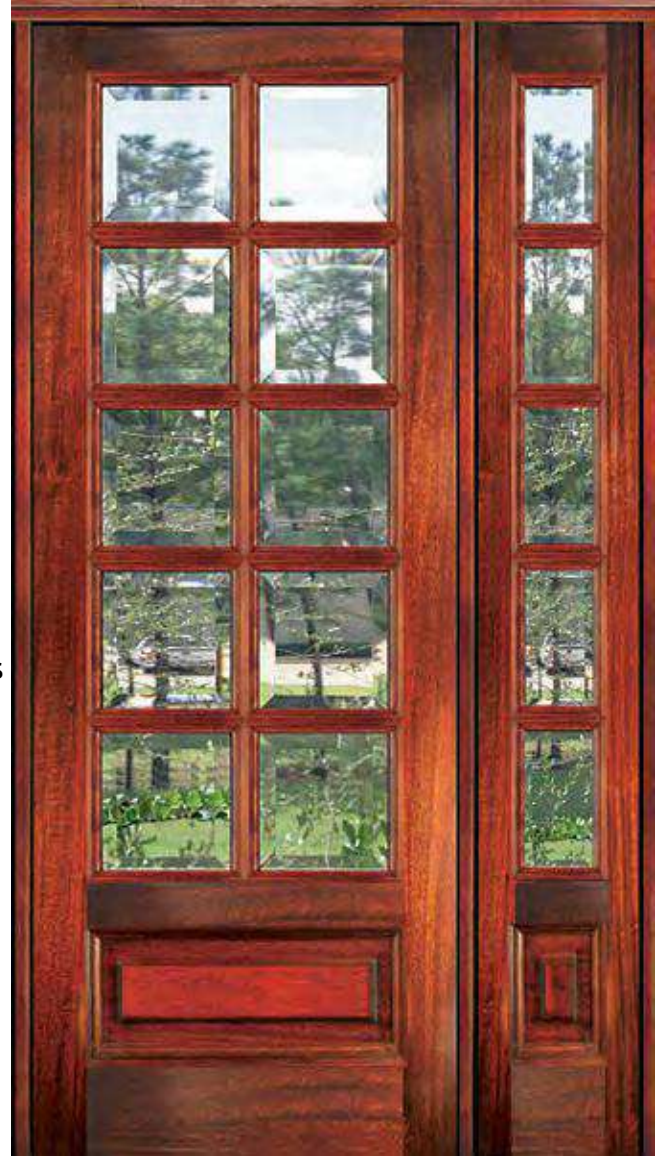

10 TDL/1 8'0"