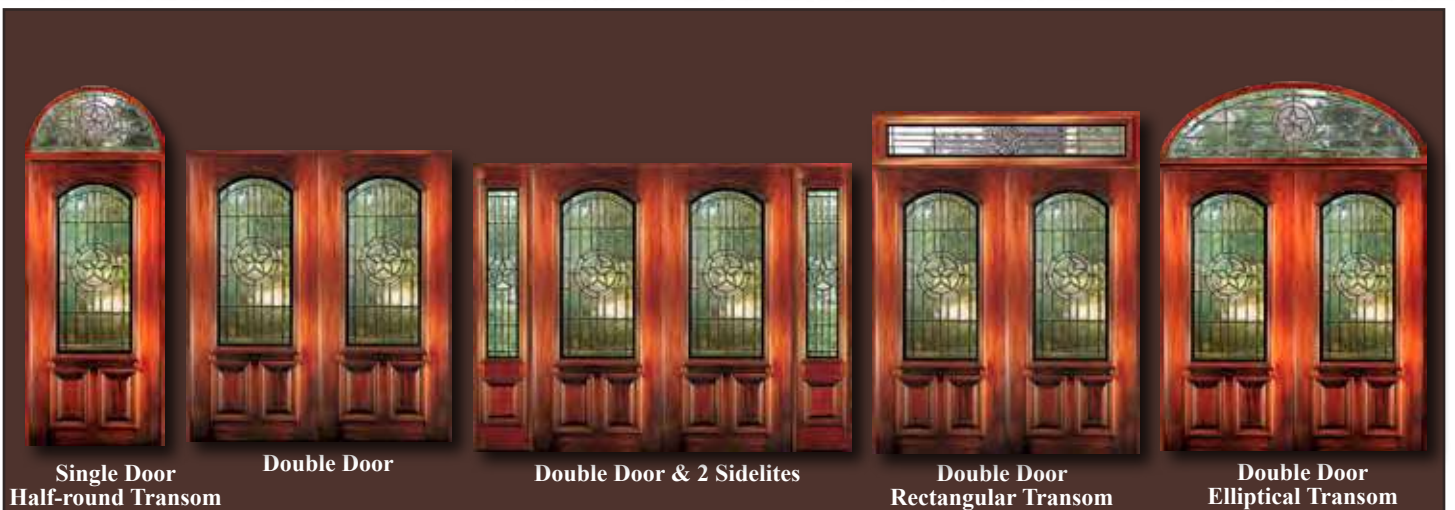

Single Door & 2 Sidelites
Rectangular Transom

Austin

6' 8" 2/3 Arch Lite Glue Chip Door & Sidelite

6' 8" 2/3 Lite Double Door & Half-round Transom

Rio Grande Collection

All transoms available in glue chip and clear glass