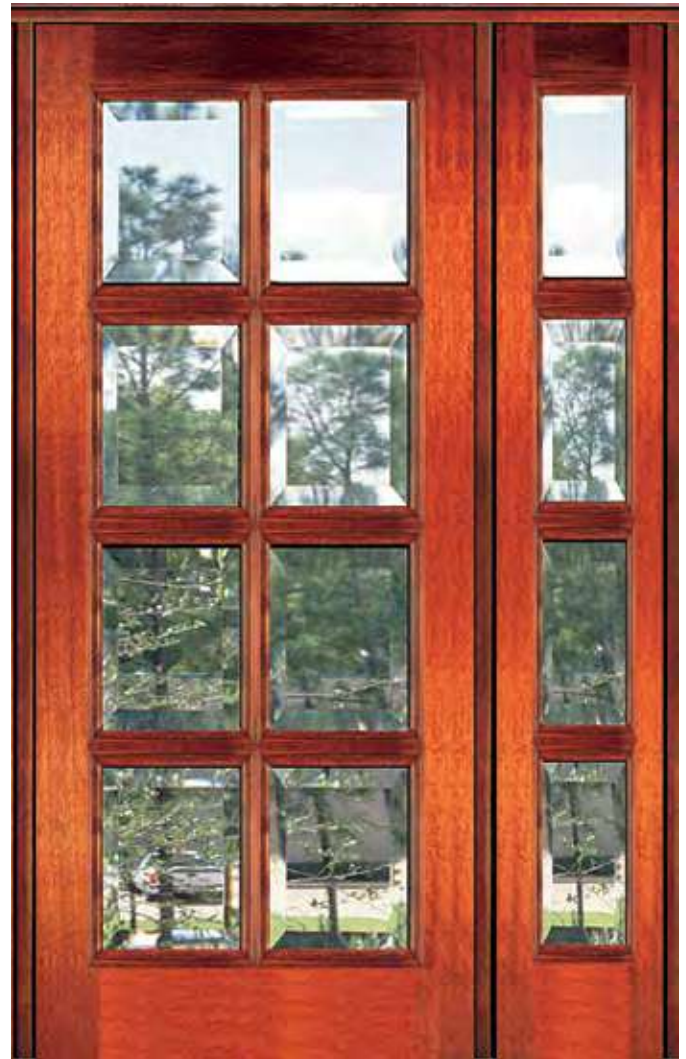

6836L-8 Door & Sidelite