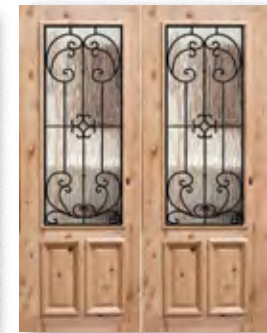

Palermo w/ RainyVue
3/0 x 8/0 2/3 Lite

Single Door, Two Sidelites Sizes: 3'0" x 8' x 1 3/4" / sidelite 1'2" x 6'9" 69 1/2" x 99 1/2" x 1 3/4" Required Rough Opening