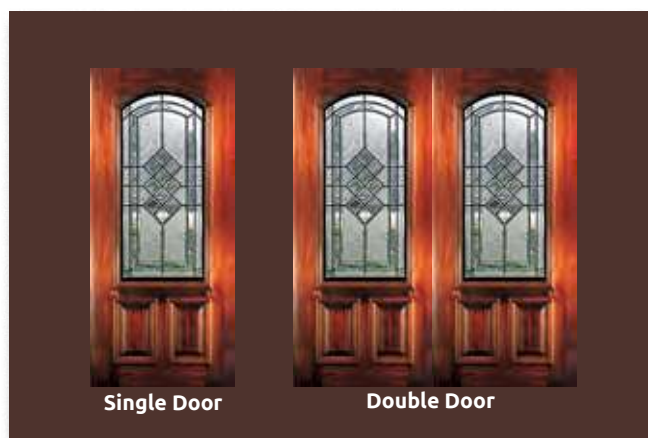

Scottsdale

Rio Grande Collection

6' 8" Fan Lite Door

8' 0" 3/4 Lite Double Door & Sidelites

Ruidoso

6' 8" 2/3 Arch Lite Door

These beautiful Solid Mahogany Doors with fully beveled glass panels are available Pre-hung or individually in any configuration shown below. Sidelites are available in 12" and 14" widths. All Bevel King® doors are manufactured to the most exacting standards so you can rest assured of superb quality and long-term satisfaction. All glass panels are double insulated for superior energy efficiency and added security.