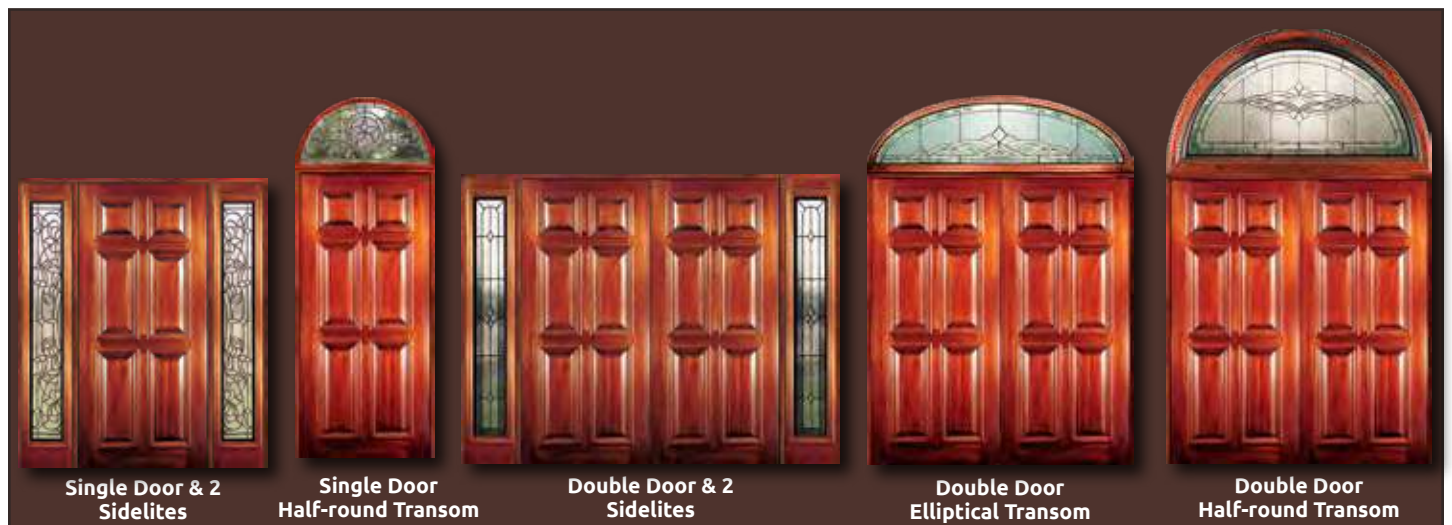

Single Door & 2 Sidelites

Single Door Half-round Transom

Double Door & 2 Sidelites

Double Door Elliptical Transom

Double Door Half-round Transom