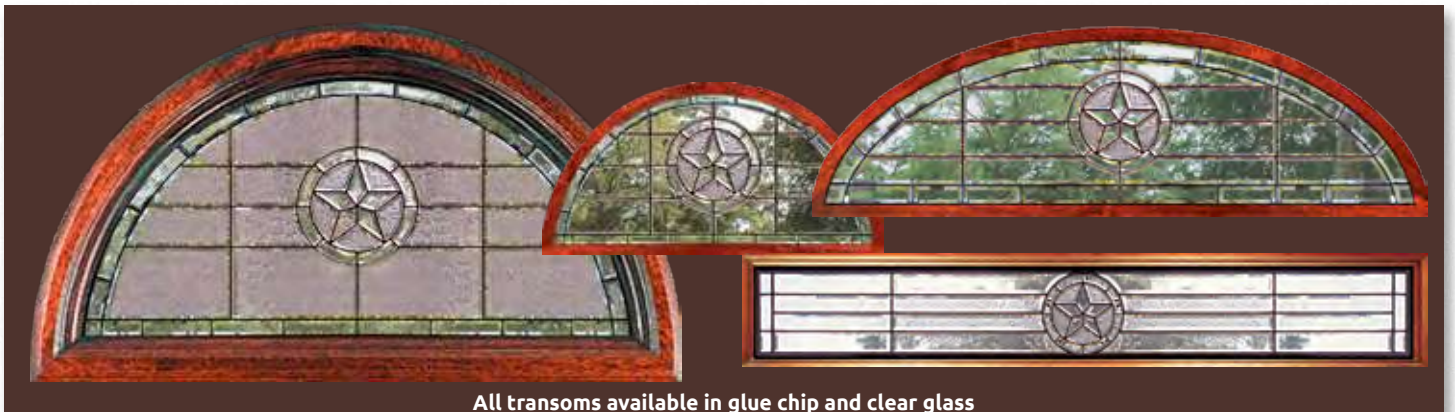

Single Door & 2 Sidelites
Rectangular Transom

Austin

6' 8" 2/3 Arch Lite Glue Chip Door & Sidelite

6' 8" 2/3 Lite Double Door & Half-round Transom

Rio Grande Collection

All transoms available in glue chip and clear glass