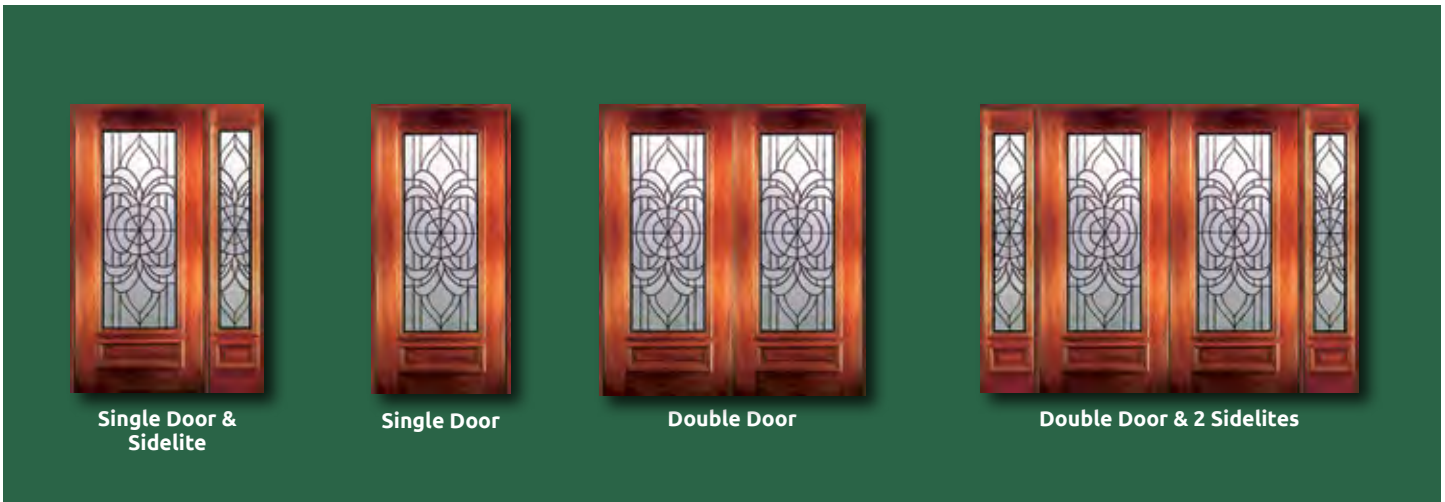

Single Door & 2 Sidelites

Single Door

Double Door

Double Door & 2 Sidelites

All Madison doors and sidelites are available in the configurations shown above.

Lincoln

Signature Collection

6' 8" Full Lite Glue Chip Door & Sidelite

6' 8" Full Lite Door & Sidelite

8' 0 3/4 Lite Door & Sidelite

6' 8 3/4 Lite Door & Sidelite

6' 8 3/4 Lite Glue Chip Door & Sidelite

8' 0" 2/3 Glue Chip Lite Door & Sidelite

8' 0" 2/3 Lite Double Door

These beautiful Solid Mahogany Doors with fully beveled glass panels are available Pre-hung or individually in any configuration shown below. Sidelites are available in 12" and 14" widths. All Bevel King® doors are manufactured to the most exacting standards so you can rest assured of superb quality and long-term satisfaction. All glass panels are double insulated for superior energy efficiency and added security.

Single Door & Sidelite

Single Door

Double Door

Double Door & 2 Sidelites

All Lincoln doors and sidelites are available in the configurations shown above.

Jackson

Signature Collection

6' 8" Full Lite Door & Sidelite