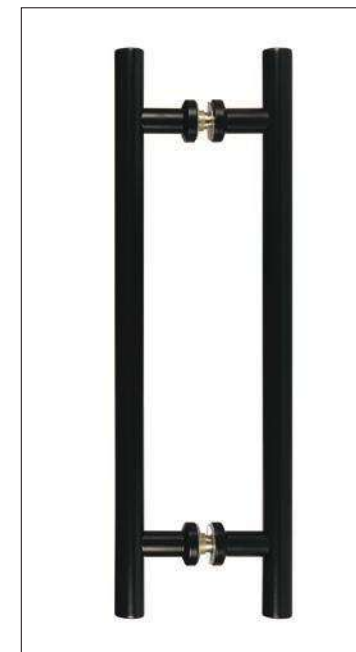

Product id# GDH TYS2516-2
 Rail length = 157.48" (4m)
 Polished Chrome rail system
 for double glass door

Rail Extensions

Product id# GDH R2516-90
 90" Rail for glass door
 polished chrome

Product id# GDH R2502-90
 90" Rail for glass door
 polished chrome

Product ID# GDH R04GB-90
 90" Rail glossy black

Rail Connector

Glossy Black
Product ID# WDH TY2.045.002.30

Door Handles

Stainless Steel Door Handle
Product ID#
GDH TY2.070.021.92
 19.685" (500mm)

Door Handles

Glossy Black Door Handle
Product ID#
GDH TY2.070.028.30
 15.748" (400mm)

Stainless Steel Door Handle
Product ID#
GDH TY2.070.030.92 1
 23.622" (600mm)

Door Knobs

Product id#
GDH TY2.071

Product id#
GDH TY2.071.012.30