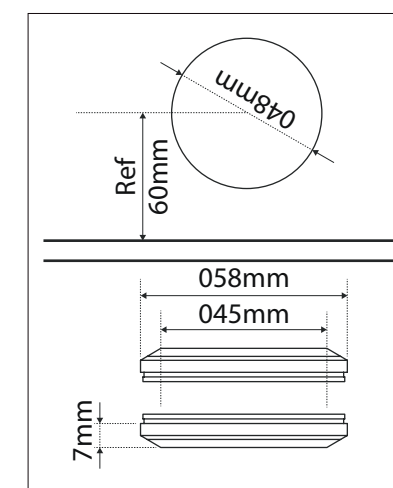

Door Knobs

Measurement for glass door