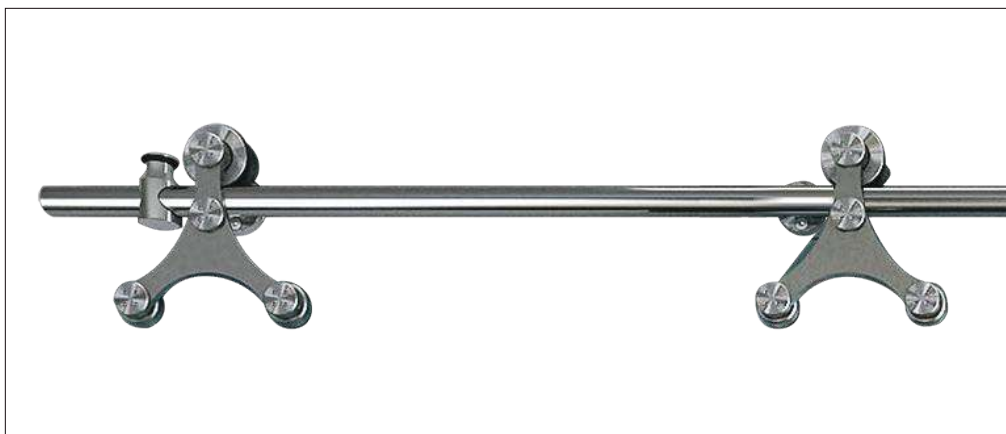

Tri Cap

Product id# GDH TYS2516
Rail length = 78.74" (2m)
Polished Chrome rail system
for single glass door

Product id# GDH TYS2516-2
Rail length = 157.48" (4m)
Polished Chrome rail system
for double glass door