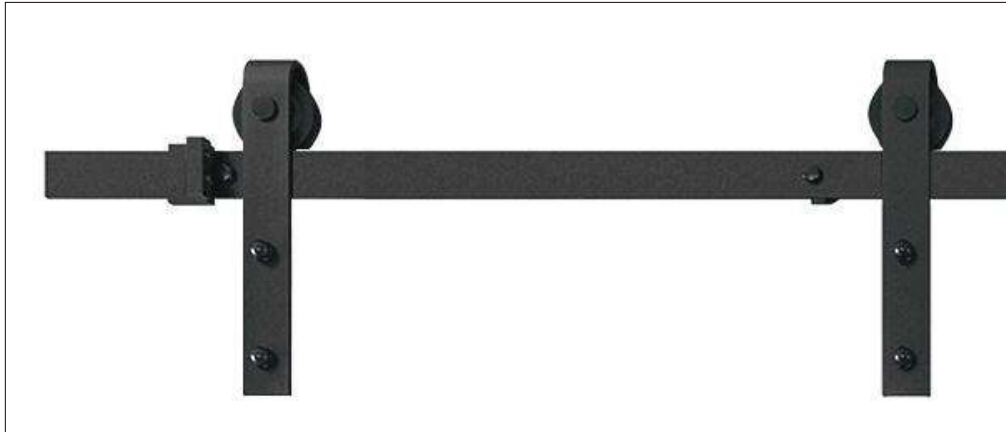

Available in a Single or a double door.

Choose from any of the handles and tracks on pages 35 - 38

Etch Opacity Guide

Tri Cap Mount
Product ID# GDH TYS2516

Rail Systems

Standard Top Mount

Product id# GDH TSQ04
 Rail length = 78.74" (2m)
 with soft closing
 Glossy Black rail system
 for single glass door