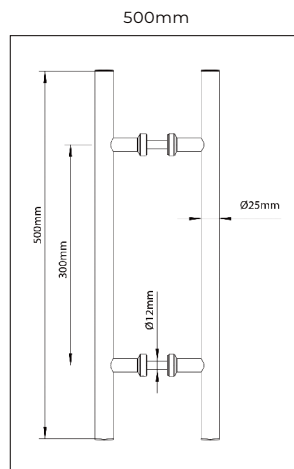

Glossy Black

Stainless Steel

Glossy Black Handle
19.685" (500mm)
Product ID# WDH TY2.070.021.30

Glossy Black Handle
23.622" (600mm)
Product ID# WDH TY2.070.030.30

Stainless Steel Handle
19.685" (500mm)
Product ID# WDH TY2.070.021.92