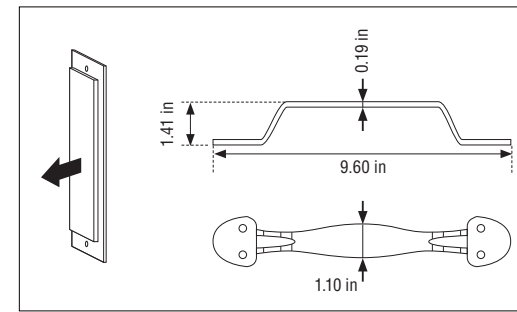

Stainless Steel Handle
23.622" (600mm)
Product ID# WDH TY2.070.030.92

Handles

Powder Coated Black

Glossy Black

Handle 1
Powder Coated Black
Product id# WDH TY2.070.157PC

Glossy Black
Product ID# WDH TY2.070.157BG