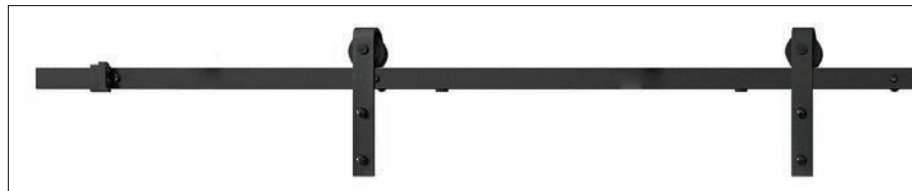

Glossy Black Standard Top Mount