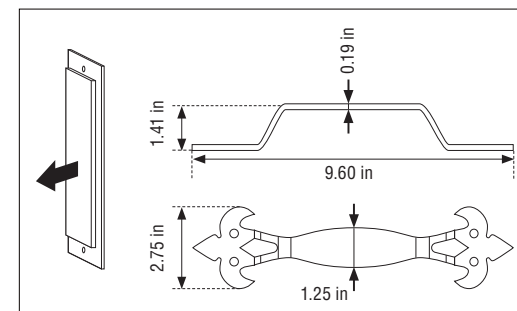

Handle 2
Powder Coated Black
Product ID# WDH TY2.070.155PC

Glossy Black
Product ID# WDH TY2.070.155BG