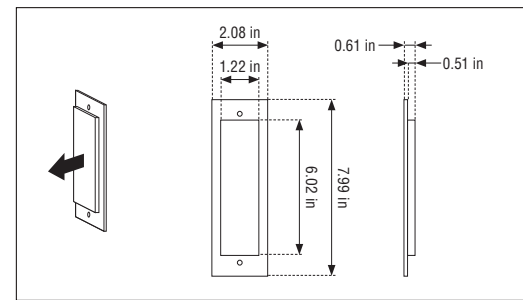

Handle 4
Powder Coated Black
Product id# WDH TY2.070.101PC
Glossy Black
Product ID# WDH TY2.070.101BG