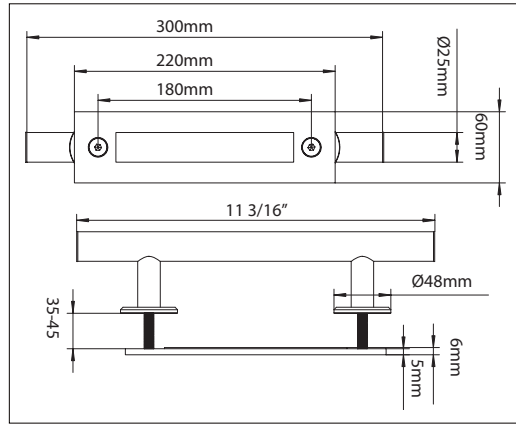

Glossy Black

Stainless Steel

Glossy Black Handle
19.685" (500mm)
Product ID# WDH TY2.070.021.30

Glossy Black Handle
23.622" (600mm)
Product ID# WDH TY2.070.030.30

Stainless Steel Handle
19.685" (500mm)
Product ID# WDH TY2.070.021.92