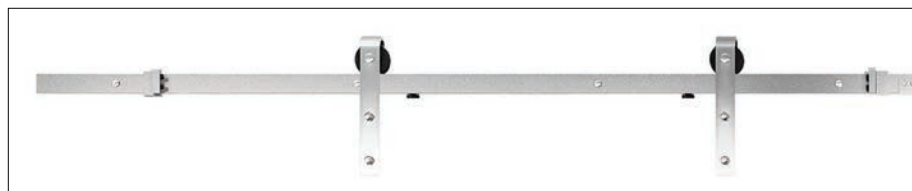

Satin Nickel