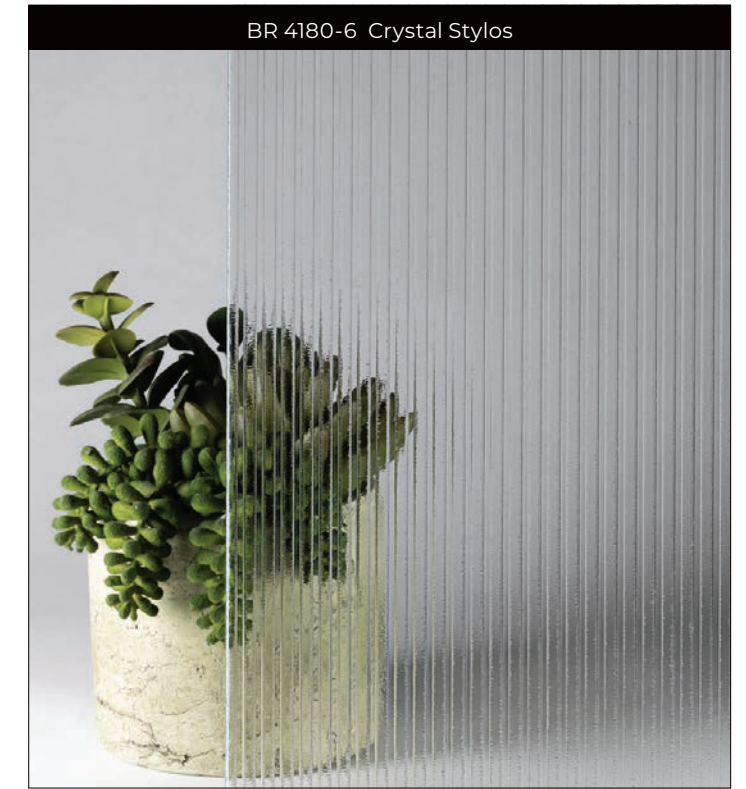

Single Door Size:	
Product ID#	Size
HDGP-68P01BD	6'8"
HDGP-80P01BD	8'0"

Standard Top Mount
Product ID# WDH TSQ04

Glass Options

Bevel King is proud to offer a large variety of pattern glass options through Hollander Specialty Glass. Choose from the following options or follow the QR code to view many more options online.