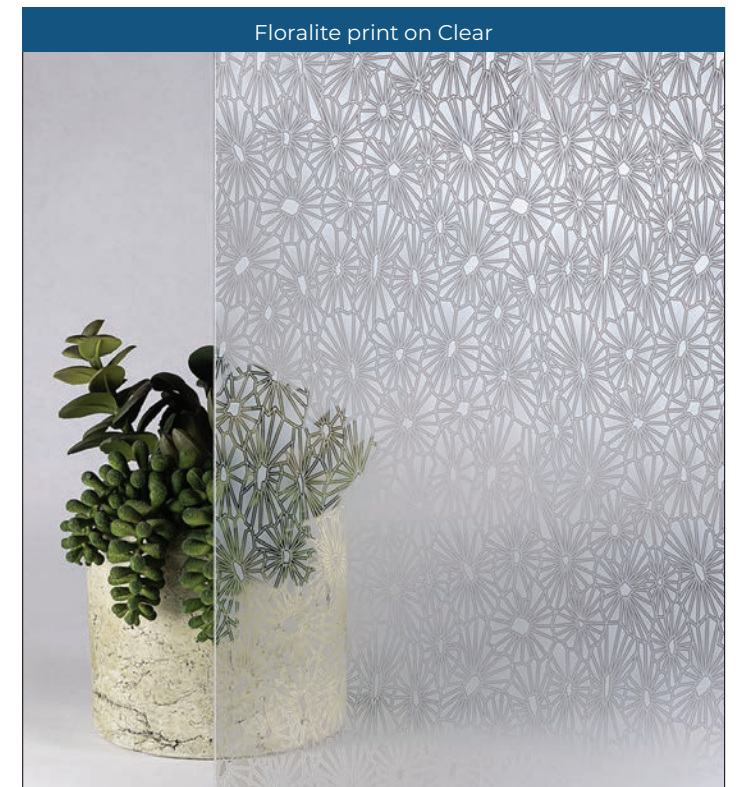

Bevel King is proud to offer a large variety of printed glass options through Hollander Digital Glass printing capabilities. Choose from the following options or follow the QR code to view many more options online.

Scan QR code to explore many more printed glass options online.