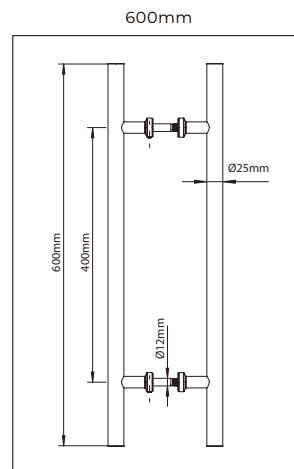

Glossy Black

Stainless Steel

Glossy Black Handle
19.685" (500mm)
Product ID# WDH TY2.070.021.30

Glossy Black Handle
23.622" (600mm)
Product ID# WDH TY2.070.030.30

Stainless Steel Handle
19.685" (500mm)
Product ID# WDH TY2.070.021.92

Stainless Steel Handle
23.622" (600mm)
Product ID# WDH TY2.070.030.92

Handles

Powder Coated Black

Glossy Black

Handle 1
Powder Coated Black
Product id# WDH TY2.070.157PC

Glossy Black
Product ID# WDH TY2.070.157BG