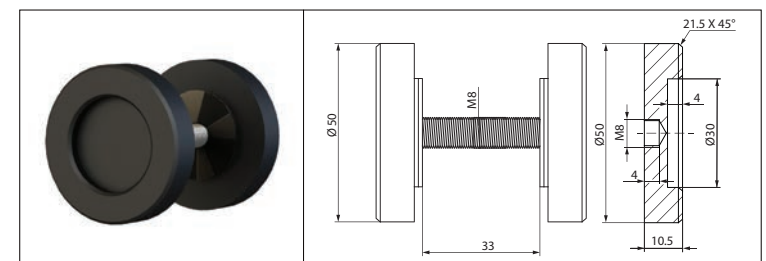

Door Knob

Measurement for wood door
Product ID# WDH TY2.071.068.30