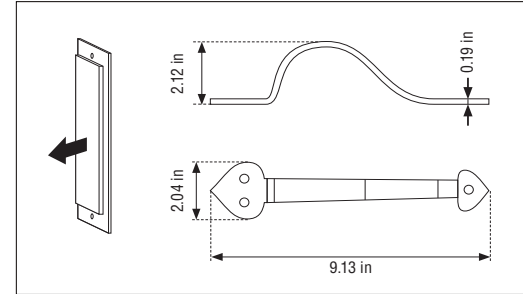

Handles

Powder Coated Black

Glossy Black

Handle 3
Powder Coated Black
Product id# WDH TY2.070.158PC
Glossy Black
Product ID# WDH TY2.070.158BG

Powder Coated Black