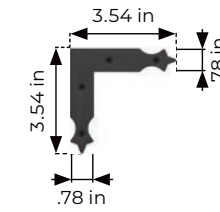

Product ID# WDH DB-90