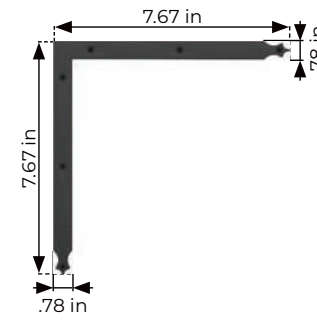

Decorative Brackets

Product ID# WDH DB-195