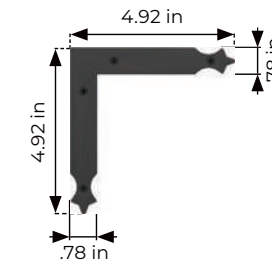

Product ID# WDH DB-125