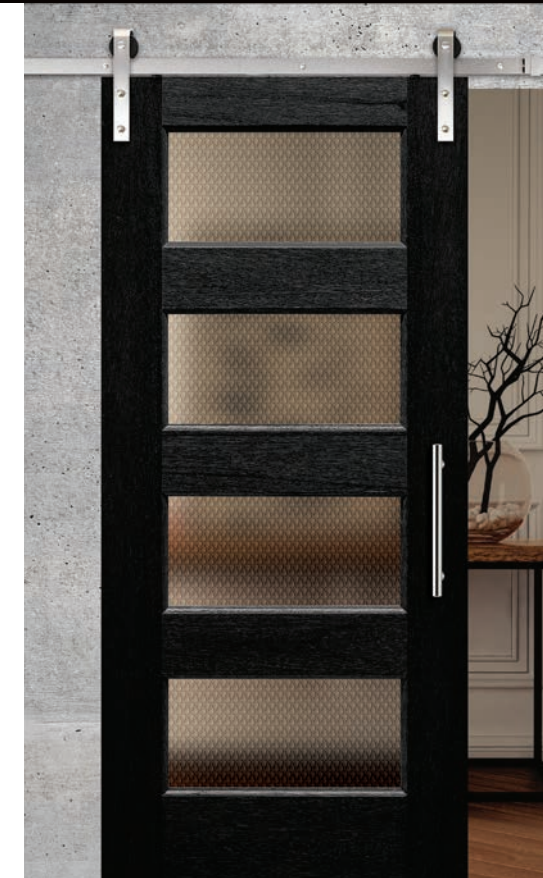

Horizontal 5-Lite TDL Mahogany 6'8"

Horizontal 5-Lite TDL Mahogany barn door handcrafted with Mahogany in a contemporary 5 lite look. Enhance the beauty of this Mahogany door with the elegance of Hollander Specialty glass, scan QR code below to explore our many glass options.