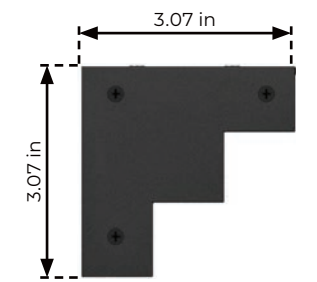

Black Corner Door Protector

Product ID# WDH CP