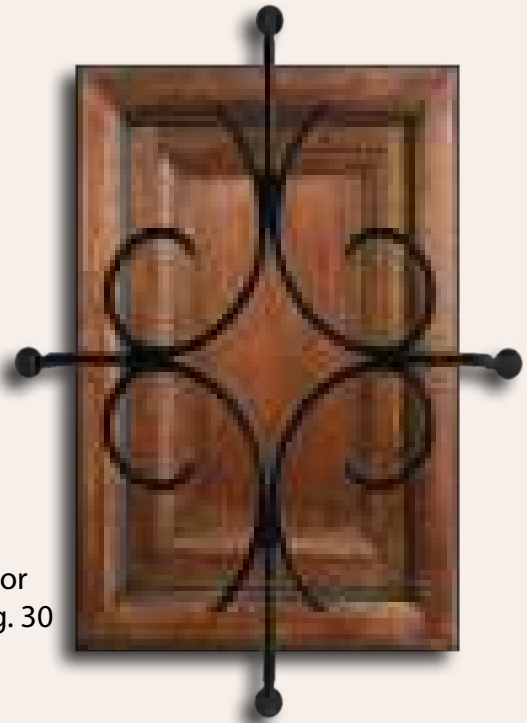

# Mahogany Collection

The Mahogany Collection doors feature traditional Ovolo cove and bead construction.

Engineered wood stiles, rails and raised panels along with multiple hardwood dowels at stile/rail connections all should assure the home owner of a safe, solid and stable door.

Raised wood panels are full floating and split resistant.

A mahogany speakeasy offers a rustic option for many of our mahogany solid wood doors. Speakeasies are available with a wood panel or insulated glass in the operational speakeasy door and with three optional iron mask designs.