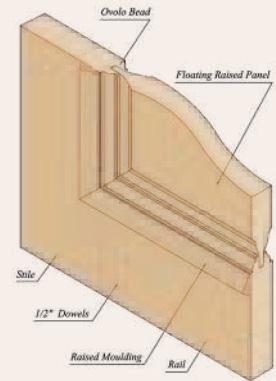

## Mahogany Collection

The Mahogany Collection offers an extensive selection and a great value in an entry door. Featuring true Ovolo cove and bead construction with engineered stiles and rails, 1-3/4" thick Mahogany Collection doors are a source of pride and accomplishment for their owners. Available in 6'8" and 8'0" heights and in 2'6", 2'8", 3'0" and 3'6," widths depending on model, the Mahogany Collection has the size you need in stock. Sidelites are available in 12" and 14" widths with matching transoms in several styles and configurations. Select Mahogany Collection profiles are also available in 2-1/4" thickness. Many True Divided Lite Collection doors share the Mahogany Collection construction details.