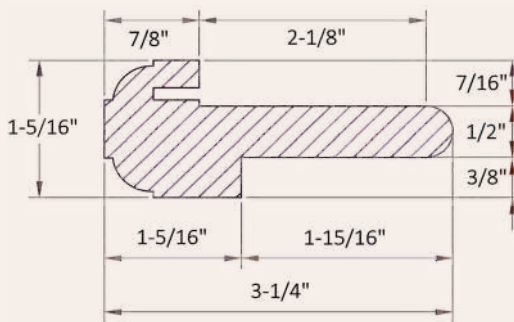

MTAST1280 1/2" Mahogany T-Astragal 8-0 96" (1-3/4" thick door)
KATAST1280 1/2" Knotty Alder T-Astragal 8-0 96" (1-3/4" thick door)