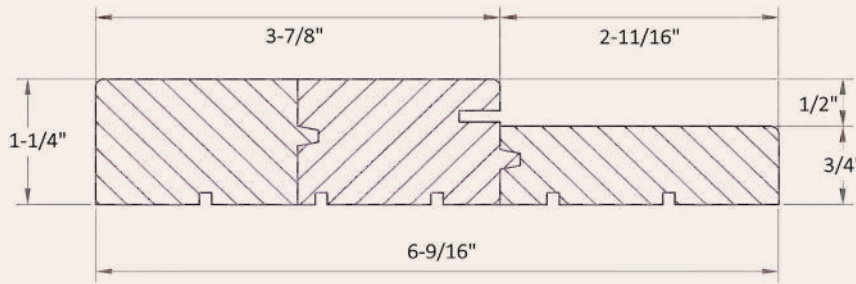

# JAMB COMPONENTS

MJ680-2 6-9/16" Mahogany Jamb 8-0 100" (2-1/4" thick door)  
KAJ680-2 6-9/16" Knotty Alder Jamb 8-0 100" (2-1/4" thick door)

MJ680 6-9/16" Mahogany Jamb 8-0 100" (1-3/4" thick door)  
KAJ680 6-9/16" Knotty Alder Jamb 8-0 100" (1-3/4" thick door)