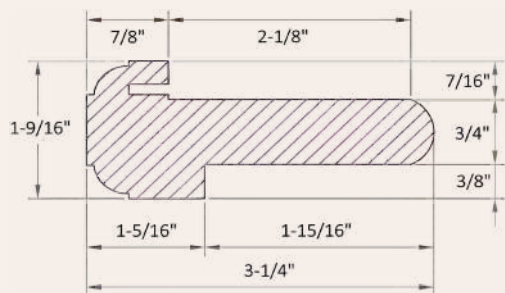

MTAST3480 3/4" Mahogany T-Astragal 8-0 96" (1-3/4" thick door)
KATAST3480 3/4" Knotty Alder T-Astragal 8-0 96" (1-3/4" thick door)

Scale: 1:2