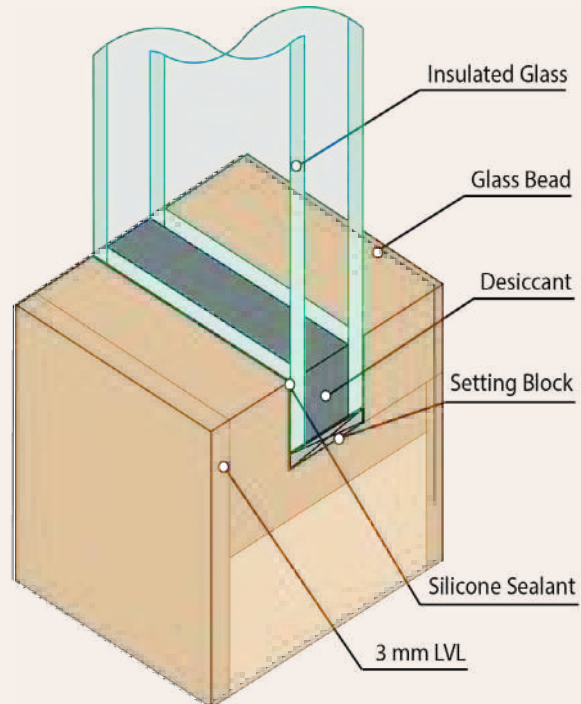

Insulated Glass Cross Section

Isometric view with beveled glass

Available door unit configurations: 1-3, 8
See page 5 for more information.