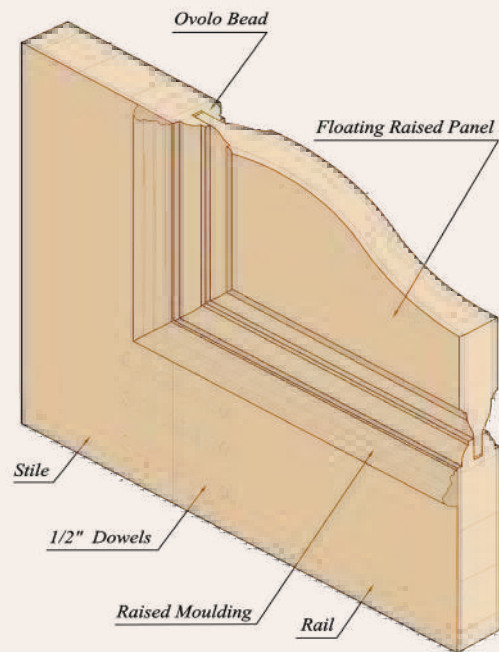

Mahogany Door Corner

Unit configurations: 1-4,

7-8, 12 See page 5 for more information.