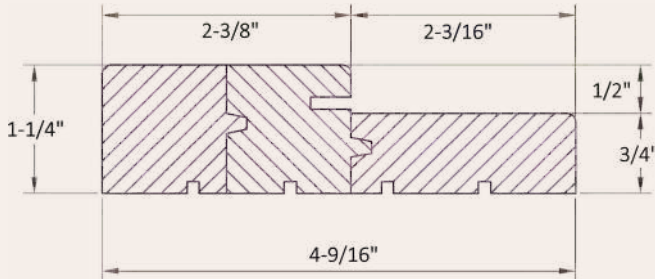

# JAMB COMPONENTS

MJ680-2 6-9/16" Mahogany Jamb 8-0 100" (2-1/4" thick door)  
KAJ680-2 6-9/16" Knotty Alder Jamb 8-0 100" (2-1/4" thick door)

MJ680 6-9/16" Mahogany Jamb 8-0 100" (1-3/4" thick door)  
KAJ680 6-9/16" Knotty Alder Jamb 8-0 100" (1-3/4" thick door)