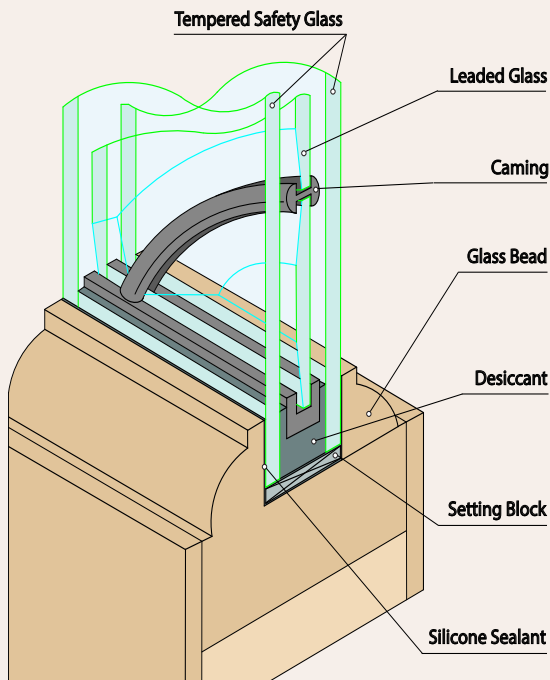

Cross Section at Insulated Leaded Glass

True Divided Lite Collection

The True Divided Lite (TDL) Collection makes a classic addition to any home, complementing a wide range of architectural styles. 1-3/4" thick TDL Collection doors feature individual panes of insulated glass for beauty, strength and security. In addition to a standard glass, 8 textured glass options are offered. See page 102.

Barn Door Collection

The Barn Door Collection features the classic X and Z profiles. A 1" solid laminate core has 3/4" plank overlays that create the popular barn door appearance. Coordinating barn door hardware in Matte Black and Stainless Steel finishes completes this exciting new entryway option.