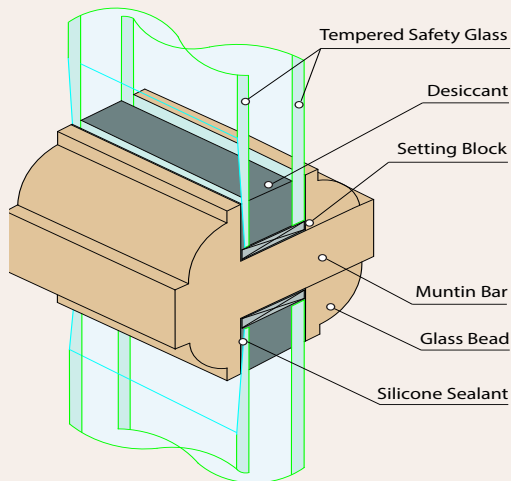

TDL Muntin Bar at Glass

To order a True Divided Lite Textured Glass Option, add a glass code below to the end of a TDL stock number.
Example: 3068 Mahogany 4 Lite 1 Panel with Rain glass: **M4L1P3068RN**

WA - Water
BQ - Baroque
FL - Flemish
RE - Reeded

SR - Small Reeded
RN - Rain
ST - Stippolyte
SN - Satin Etch

2 Lite 1 Panel Sidelite

Mahogany TDL Door

Size Stock Number
36" M4L2P3068

Mahogany TDL Sidelite

Size Stock Number
12" M2LSL1068
14" M2LSL1268

Glass

Clear Beveled Low-E Insulated

Note: 12" sidelites have no raised moulding.