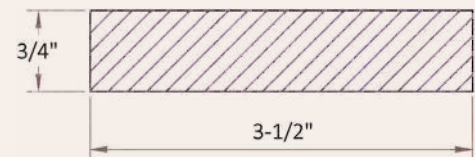

MSC80 Mahogany 1x4 Casing 8-0 104"  
KASC80 Knotty Alder 1x4 Casing 8-0 104"

MCSG380 Mahogany Casing 8-0 104"  
KACSG380 Knotty Alder Casing 8-0 104"