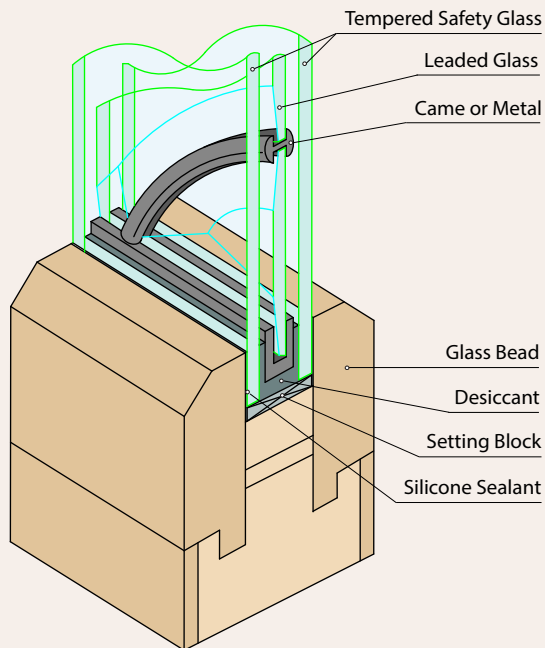

Knotty Alder Cross Section

Isometric Knotty Alder Door Cross Section at Leaded Glass