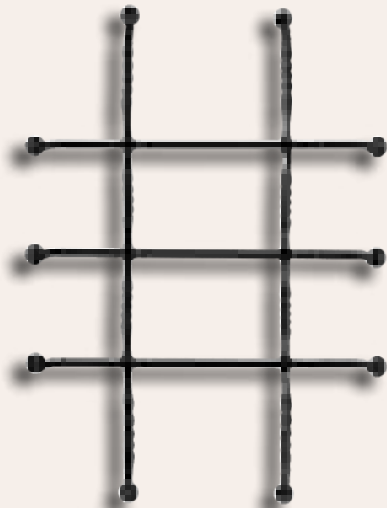

STANDARD SPEAKEASY MASK
STOCK NUMBER: SEGHWI-1B