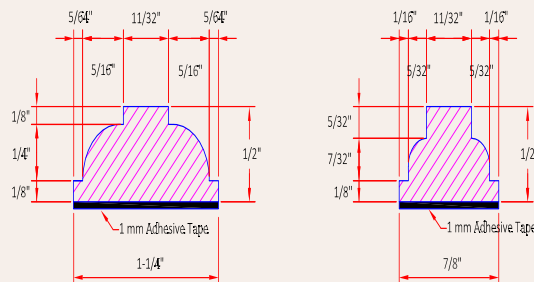

Simulated Divided Lite Bar

Size Stock Number
8' MSDLBAR11480

Size Stock Number
8' MSDLBAR7880

Available door unit configurations: 1-3, 8
See page 5 for more information.