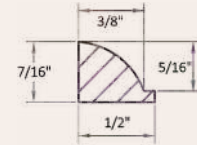

Scale: 1:2

MGB80 Mahogany Glass Bead 8-0 100"
KAGB80 Knotty Alder Glass Bead 8-0 100"