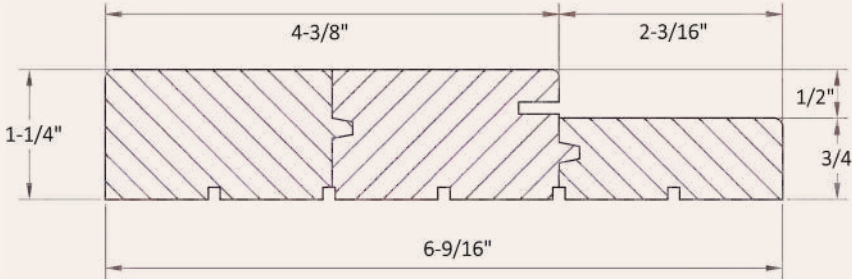

# JAMB COMPONENTS

MJ680-2 6-9/16" Mahogany Jamb 8-0 100" (2-1/4" thick door)  
KAJ680-2 6-9/16" Knotty Alder Jamb 8-0 100" (2-1/4" thick door)

MJ680 6-9/16" Mahogany Jamb 8-0 100" (1-3/4" thick door)  
KAJ680 6-9/16" Knotty Alder Jamb 8-0 100" (1-3/4" thick door)