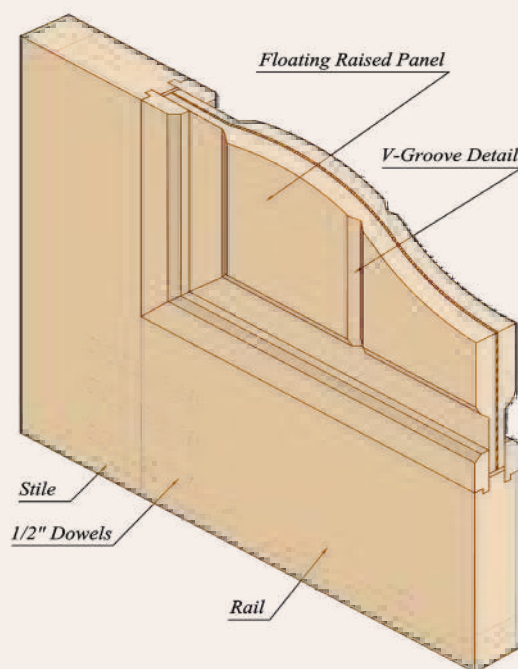

Knotty Alder Door Corner

Available door unit configurations: 1-4, 8-9

See page 5 for more information.