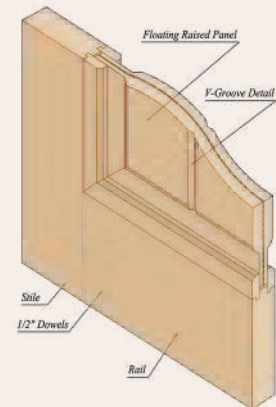

Knotty Alder Cross Section

4 Contemporary Collection

The Contemporary Collection doors feature clean, modern construction details. Square edged, flush glass bead creates their contemporary, modern appearance. Engineered wood stiles and rails with multiple hardwood dowels at their connection points assure the homeowner of a beautiful, safe, solid and stable hardwood door.