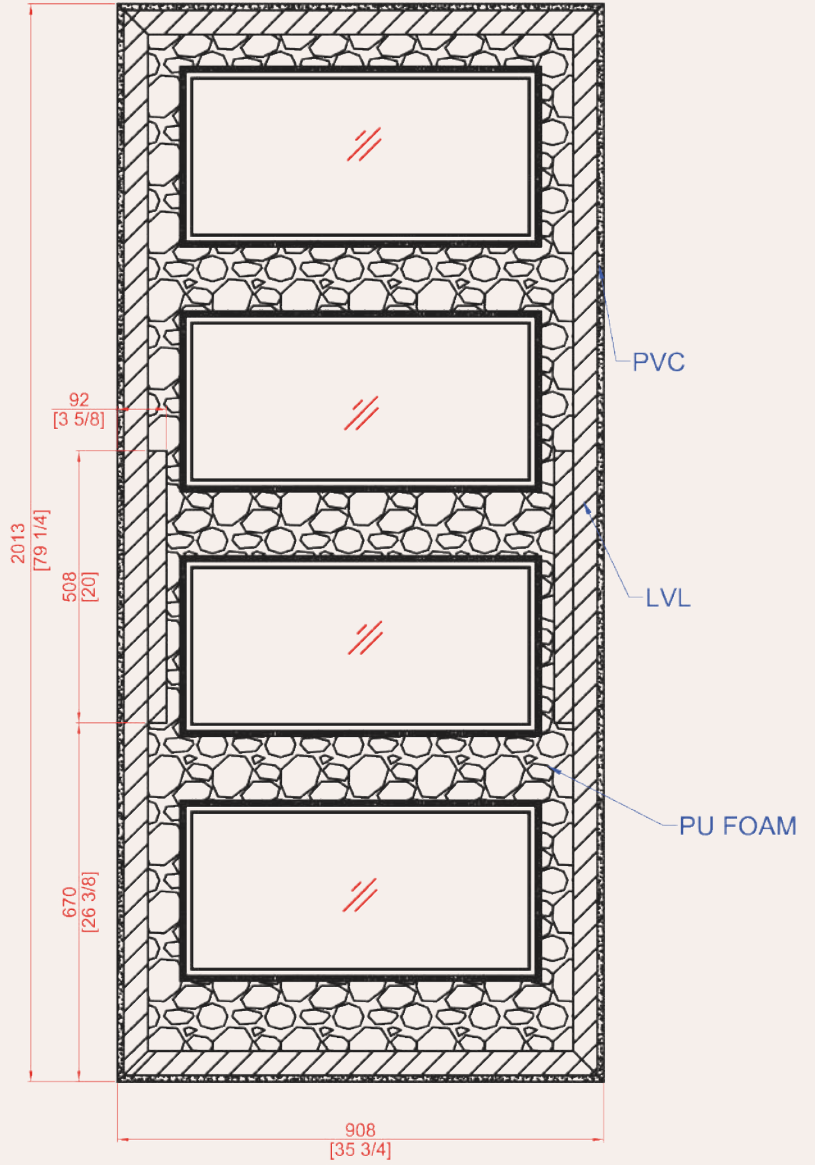

Line Drawings