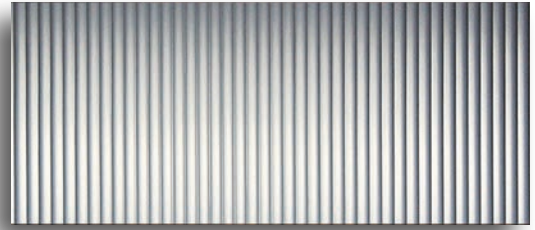

Glass Selections

FG5GPWR3080
Reeded FIGlz