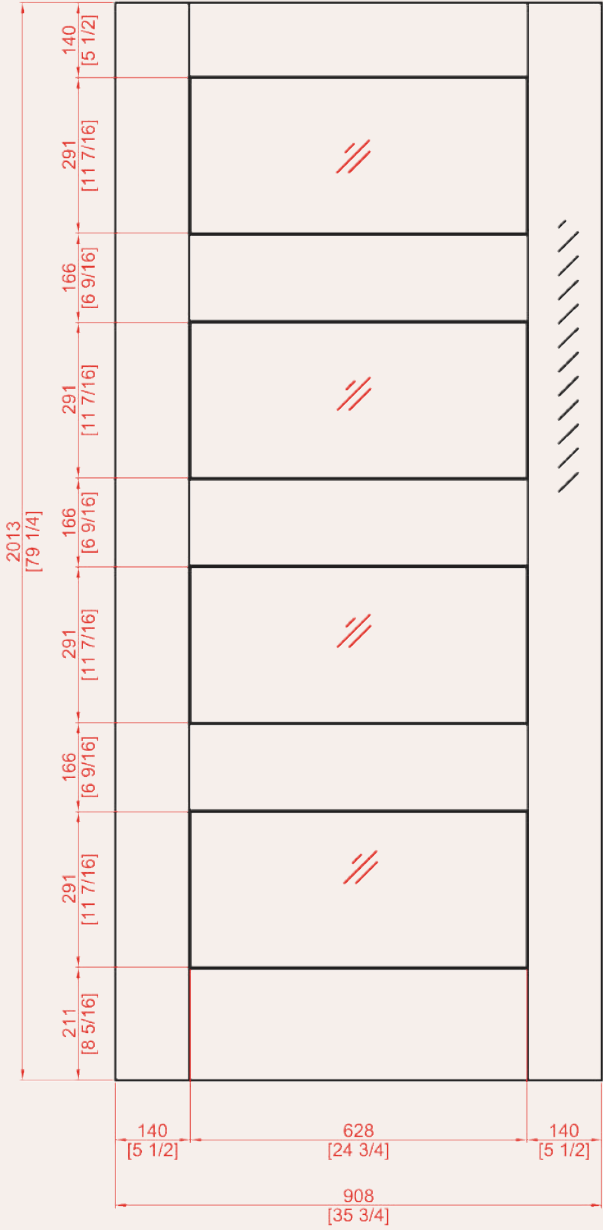

Line Drawings