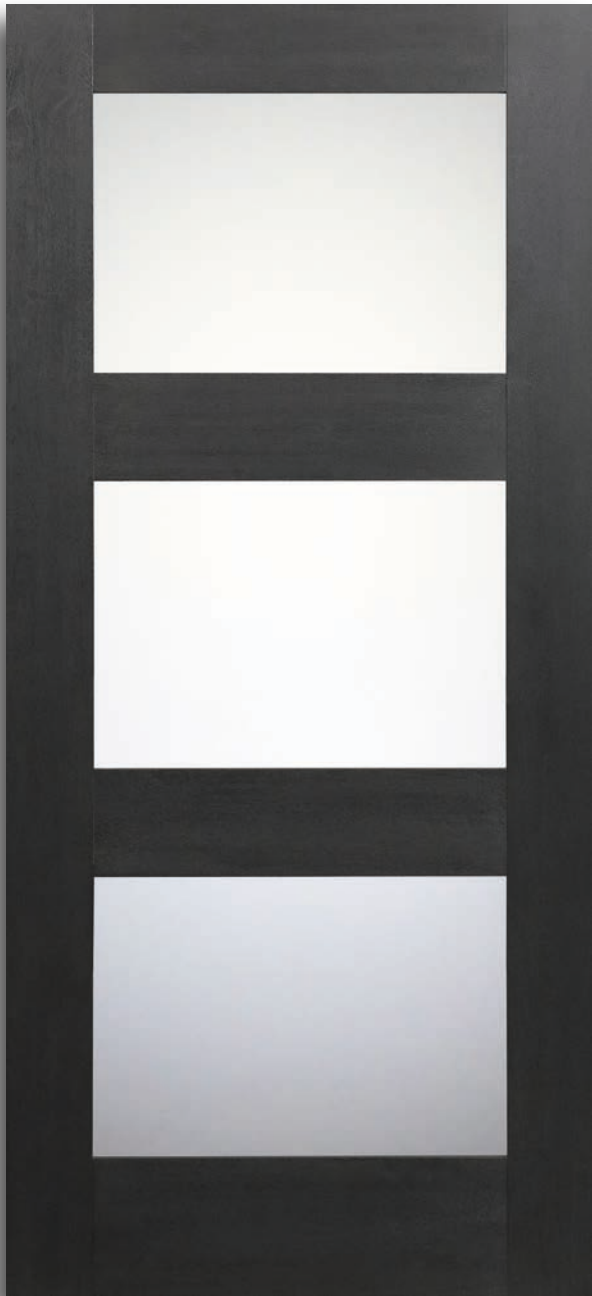

HOELSCHER

WEATHERSTRIP MANUFACTURING

2023

FIBERGLASS ENTRY DOOR COLLECTION

Revised March 2023

Fiberglass Entry Door Collection

Mahogany & Oak Grain Collection

The Mahogany & Oak Grain Collection provides a valuable balance between the exceptional durability of fiberglass doors and the visually appealing qualities of true wood doors. The doors are protected with a textured fiberglass skin and feature an interior wood construction which strengthens the structure of your door. The stainable exterior fiberglass skin grain mirrors the appearance of a mahogany or oak wood door. Additionally, a True Divided Lite glass design allows for Beveled glass, a highlight in a fiberglass door! The Mahogany & Oak Grain Collection is available in 6'8" and 8'0" heights with a variety of glass options.

Insulated leaded Glass Cross Section

Smooth Collection

The Smooth Collection features a practical solution to your exterior back door needs. This collection consists of a Flush Glazed Full Lite, with a smooth white paintable fiberglass skin. The Smooth Collection is available in 2'8" & 3'0" widths, and 6'8" & 8'0" heights.

Available Finishes

Fox

Slate

Midnight

MAHOGANY GRAIN

3-0 x 6-8 Contemporary

3 Lite

Shown in Midnight with Satin Glass
FG3GPWSN3068