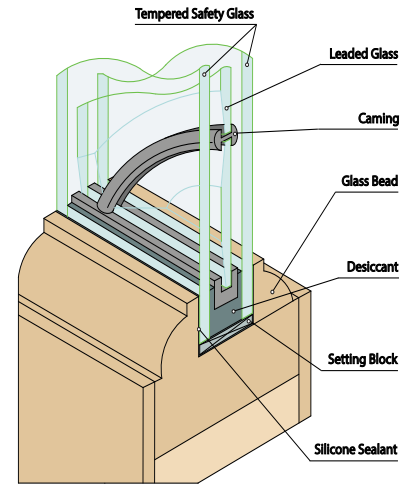

HOELSCHER

WEATHERSTRIP MANUFACTURING

2023

FIBERGLASS ENTRY DOOR COLLECTION

Revised March 2023

Fiberglass Entry Door Collection

Mahogany & Oak Grain Collection

The Mahogany & Oak Grain Collection provides a valuable balance between the exceptional durability of fiberglass doors and the visually appealing qualities of true wood doors. The doors are protected with a textured fiberglass skin and feature an interior wood construction which strengthens the structure of your door. The stainable exterior fiberglass skin grain mirrors the appearance of a mahogany or oak wood door. Additionally, a True Divided Lite glass design allows for Beveled glass, a highlight in a fiberglass door! The Mahogany & Oak Grain Collection is available in 6'8" and 8'0" heights with a variety of glass options.