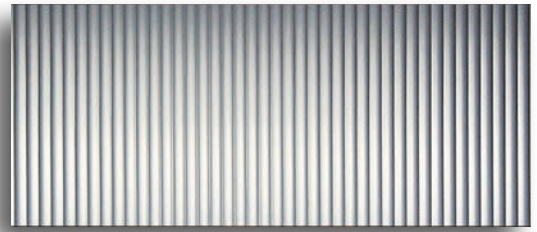

Glass Selections

FG3GPWR3068
Reeded FIglz