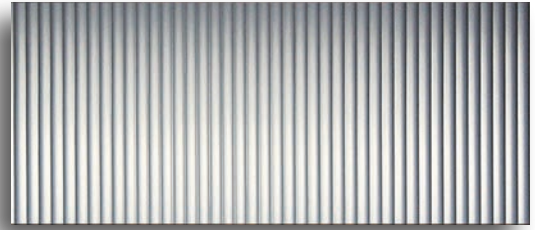

MAHOGANY GRAIN

3-0 x 8-0 Contemporary

1 Lite Vertical

Shown in Midnight
with Sandblast w/ Clear Border Glass

Glass Selections

FG1LVR3080
Reeded FlGlz

FG1LVS3080
Sandblast w/ 1" Clear Bdr FlGlz

FG1LVSN3080
Satin FlGlz