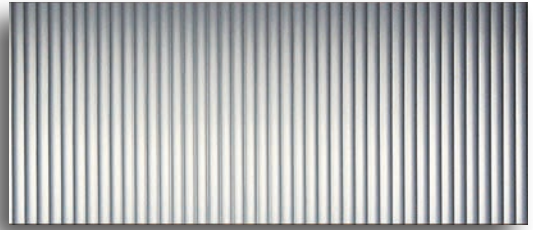

Glass Selections

FG3GPWR3080
Reeded FIGlz