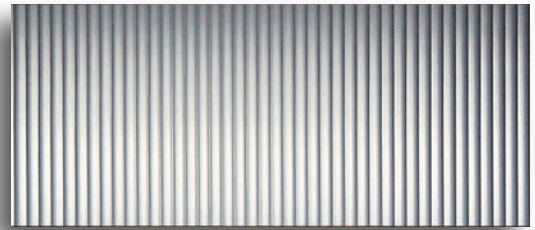

Glass Selections

FG5GPWR3680
Reeded FlGlz