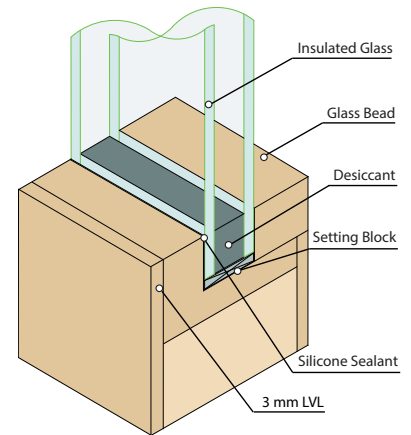

Fiberglass Entry Door Collection

Mahogany & Oak Grain Collection

The Mahogany & Oak Grain Collection provides a valuable balance between the exceptional durability of fiberglass doors and the visually appealing qualities of true wood doors. The doors are protected with a textured fiberglass skin and feature an interior wood construction which strengthens the structure of your door. The stainable exterior fiberglass skin grain mirrors the appearance of a mahogany or oak wood door. Additionally, a True Divided Lite glass design allows for Beveled glass, a highlight in a fiberglass door! The Mahogany & Oak Grain Collection is available in 6'8" and 8'0" heights with a variety of glass options.

Smooth Collection

The Smooth Collection features a practical solution to your exterior back door needs. This collection consists of a Flush Glazed Full Lite, with a smooth white paintable fiberglass skin. The Smooth Collection is available in 2'8" & 3'0" widths, and 6'8" & 8'0" heights.

Available Finishes