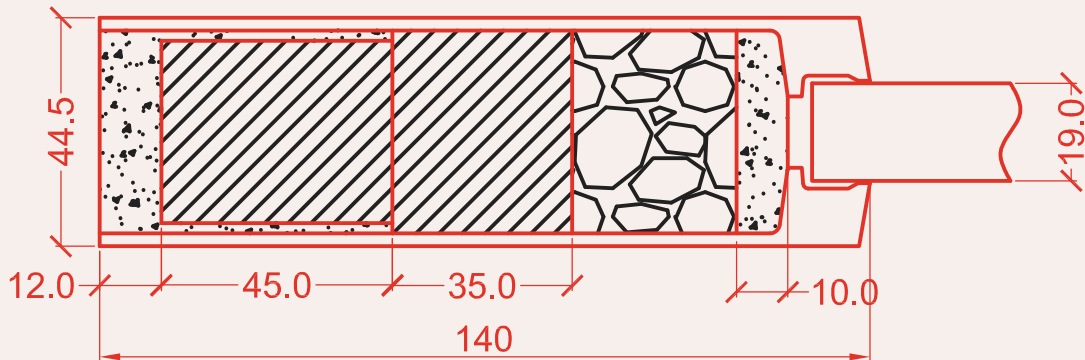

Line Drawings