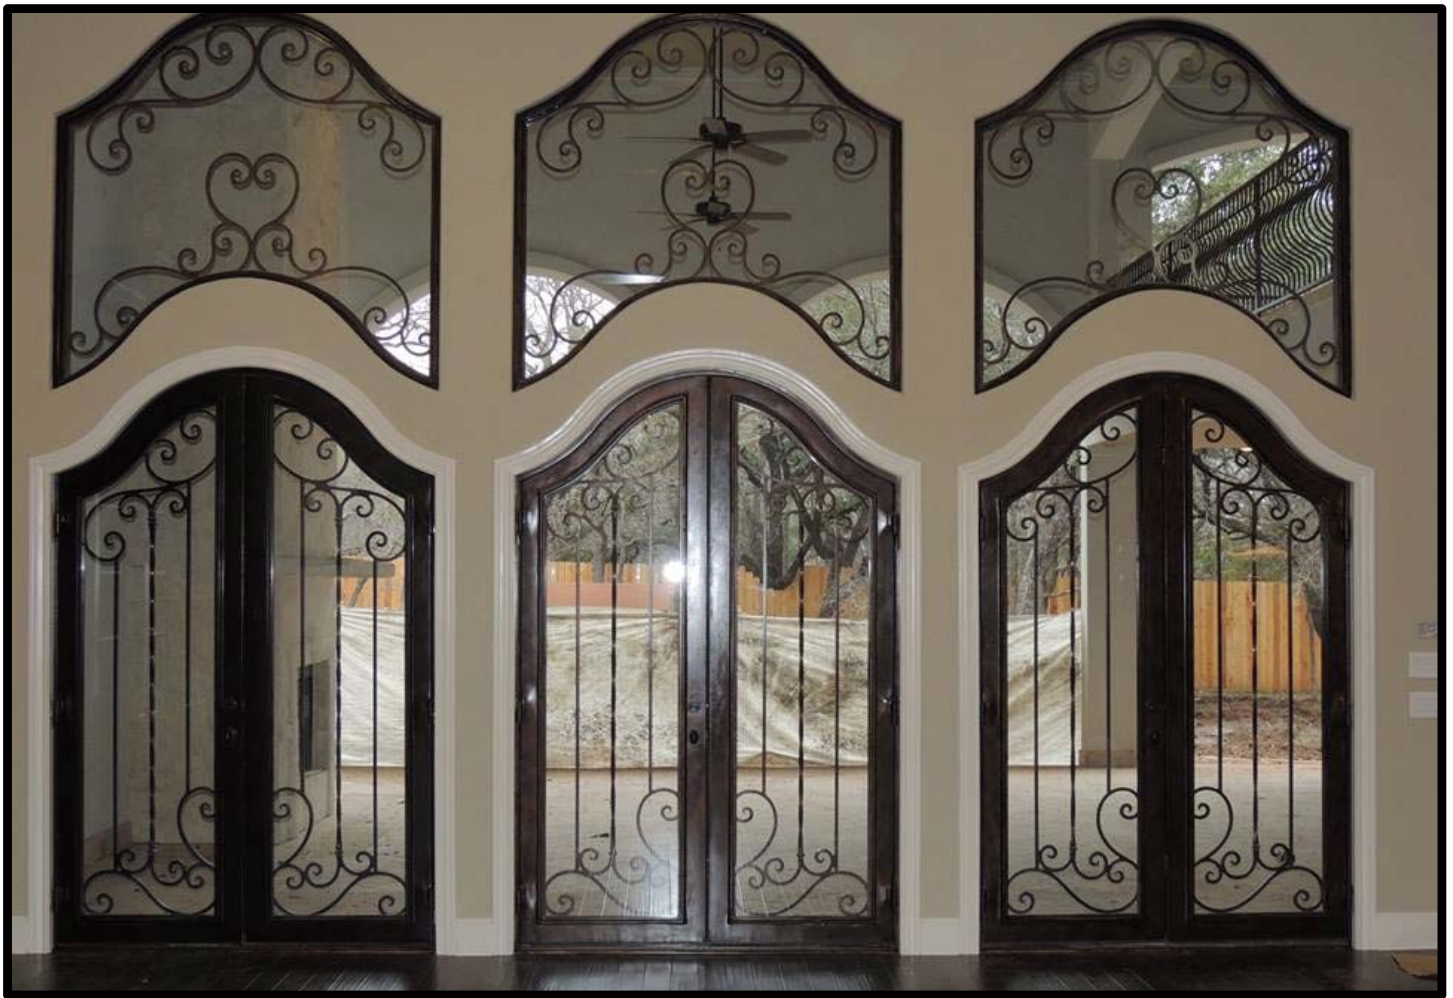

DOOR FEATURES

- Hand Forged, solid 5/8", wrought iron scroll work
- Operable glass panel
- 2" thick doors
- 14 gauge iron
- 1-1/2" thick jamb
- Doors and jambs are foam filled insulated for greater energy efficiency
- Insulated tempered glass