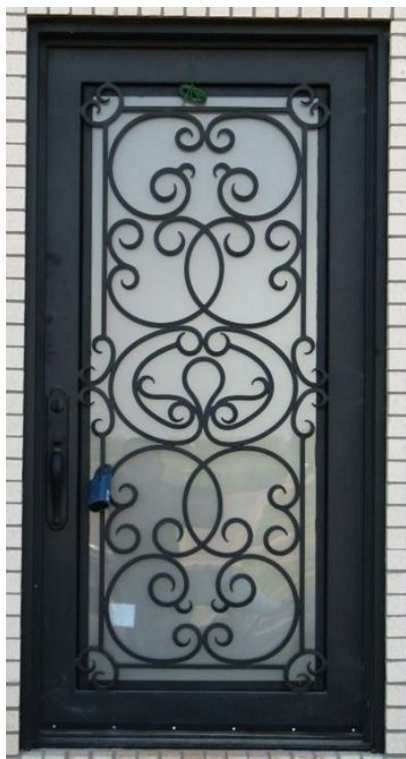

Square Doors

RSQ1